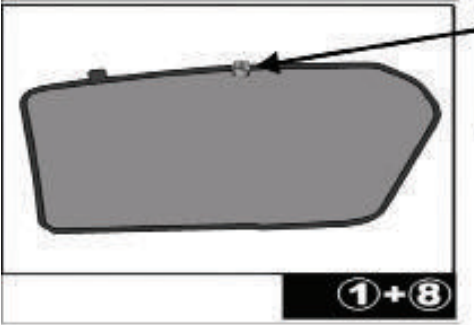

Installation Manual

BMW 3 SERIES CONVERTIBLE
BMW-3SER-C-B

COMPONENTS INCLUDED

CL-M02 x 4

Installation

BMW 3 SERIES CONVERTIBLE

BMW-3SER-C-B

SIDE SHADE INSTALLATION