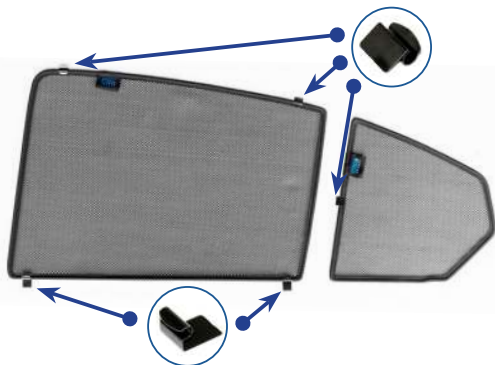

CL-M12 x 2

CL-M14 x 1

Installation

BMW 3 SERIES
BMW-3SER-4-D

Components Needed

Side Shade Installation

STEP 1

STEP 2

Shade fits from the outside

STEP 3

STEP 4

STEP 5

STEP 6

Installation

BMW 3 SERIES
BMW-3SER-4-D

Side Shade Installation