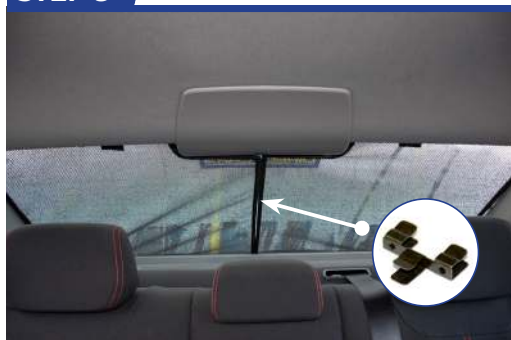

Installation

BMW 3 SERIES
BMW-3SER-4-D

Tailgate Shade Installation

STEP 7

STEP 8

Repeat this whole process for the other side.

STEP 9

STEP 10

STEP 11

STEP 12