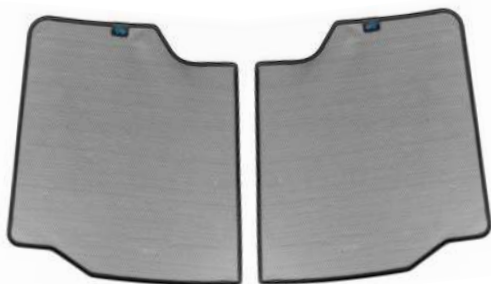

Installation Manual

BMW 3 SERIES
BMW-3SER-4-D

Shades

Fixing Clips

Side Shades

Tailgate Shades

CL-M02 x 8

CL-M03 x 4

CL-M12 x 2

CL-M14 x 1

Installation

BMW 3 SERIES
BMW-3SER-4-D

Components Needed

Side Shade Installation

STEP 1

STEP 2