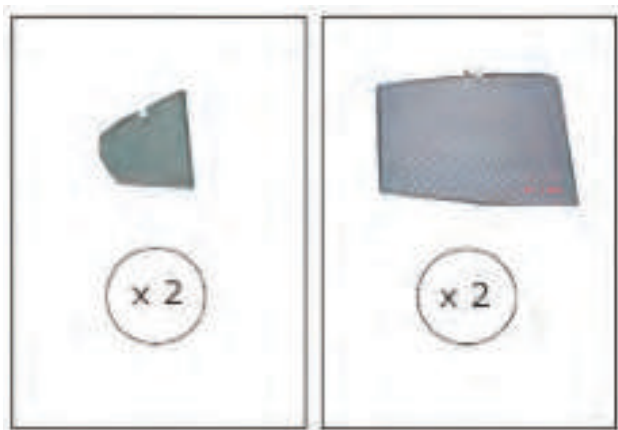

Installation Manual

BMW 3 SERIES 4DR
BMW-3SER-4-A-18

COMPONENTS INCLUDED

CL-M01 x 2

Installation

BMW 3 SERIES 4DR

BMW-3SER-4-A-18