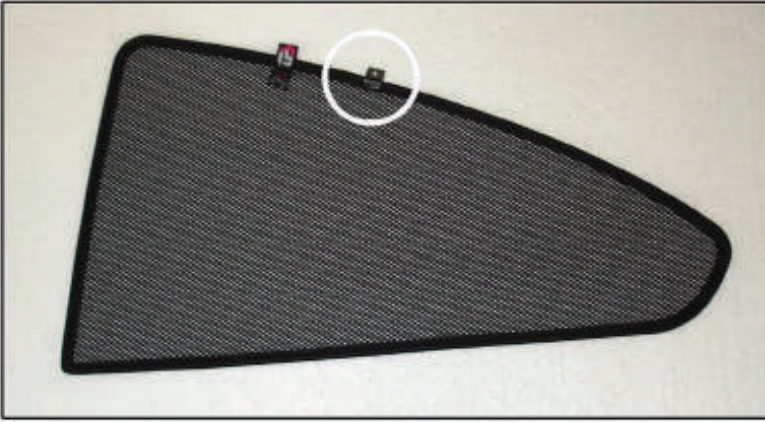

Installation Manual

BMW 3 SERIES 2DR
BMW-3SER-2-B-18

COMPONENTS INCLUDED

CL-M12 x 2

Installation

BMW 3 SERIES 2DR
BMW-3SER-2-B-18

SIDE SHADE INSTALLATION

Installation