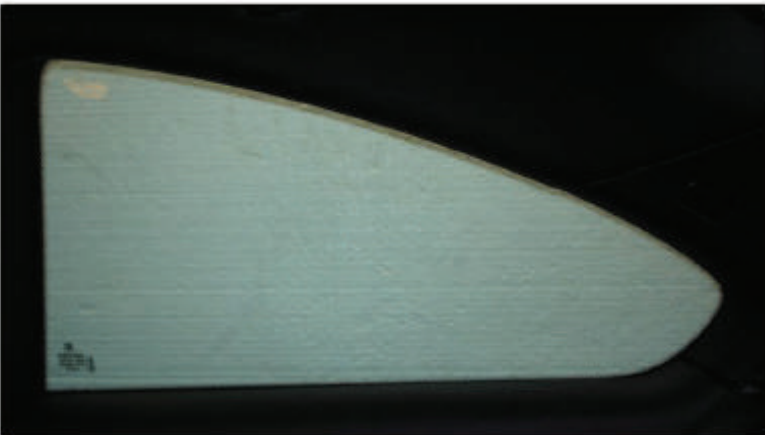

Installation Manual

BMW 3 SERIES 2DR
BMW-3SER-2-B-18

COMPONENTS INCLUDED

CL-M12 x 2

Installation

BMW 3 SERIES 2DR
BMW-3SER-2-B-18

SIDE SHADE INSTALLATION

Installation