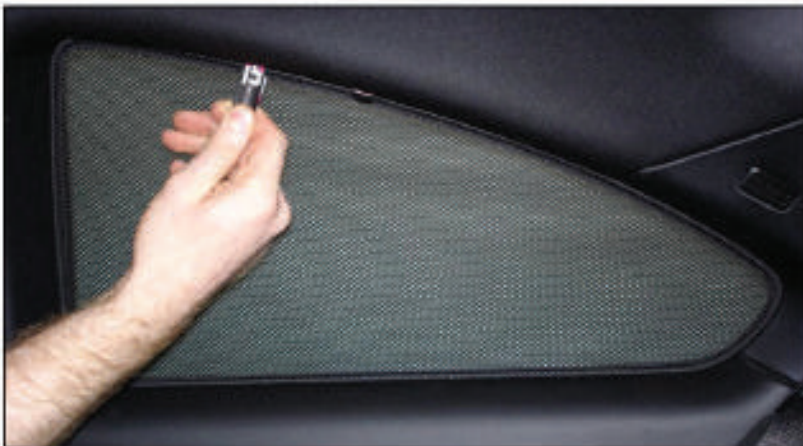

SIDE SHADE INSTALLATION