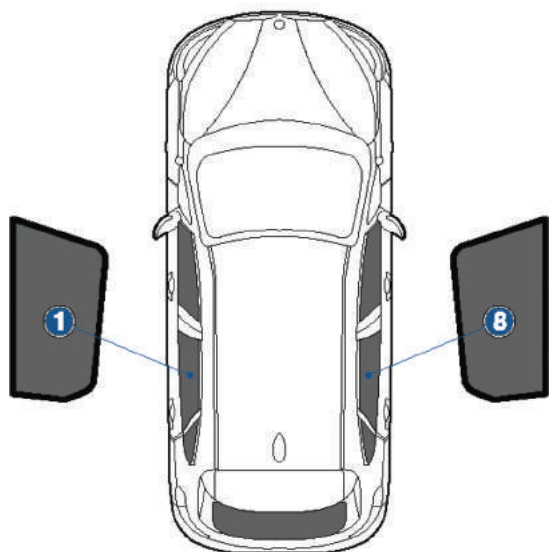

Installation Manual

BMW 2 SERIES ACTIVE TOURER 5DR
BMW-2SAT-5-A-18

COMPONENTS INCLUDED

SHADES

1+8

FIXING CLIPS

CL-M09 x 2

CL-T01 x 1

Side Shade Installation

BMW 2 SERIES ACTIVE TOURER 5DR
BMW-2SAT-5-A-18

COMPONENTS NEEDED:

1+8

CL-M09 x 2

STEP #1

INSERT CLIPS INSIDE WEATHERSTRIP

STEP #2

POSITION THE SIDE SHADE

STEP #3

ATTACH SIDE SHADE BEHIND CLIPS

STEP #4

ENSURE SECURELY FITTED IN PLACE

CAR[®]
S H A D E S