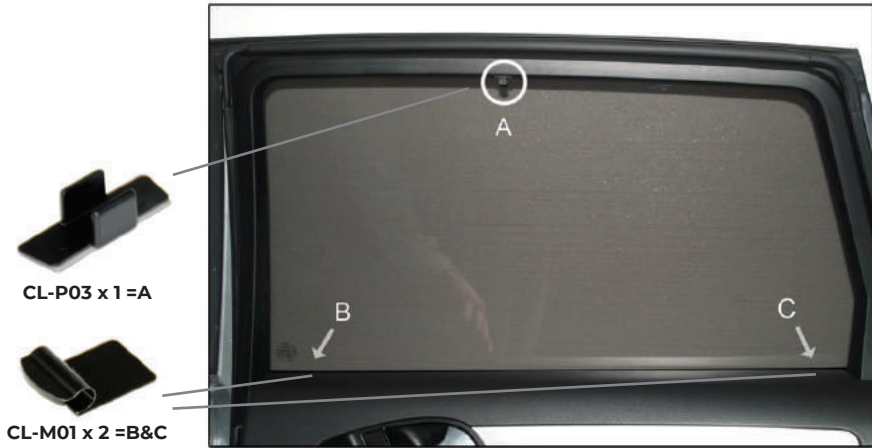

Installation Manual

AUDI Q7 4X4
AU-Q7-5-A-18

COMPONENTS INCLUDED

FIXING CLIPS

CL-P03 x 2

CL-M01 x 4

CL-W01 x 1

Installation

AUDI Q7 4X4

AU-Q7-5-A-18

SIDE SHADE INSTALLATION

Installation

AUDI Q7 4X4

AU-Q7-5-A-18

SIDE SHADE INSTALLATION

Installation

AUDI Q7 4X4

AU-Q7-5-A-18

SIDE SHADE INSTALLATION

Installation

AUDI Q7 4X4

AU-Q7-5-A-18

SIDE SHADE INSTALLATION

x 2