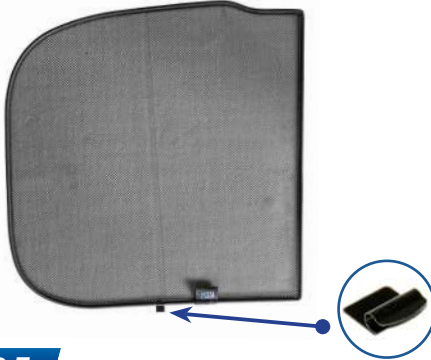

Installation

AUDI Q5 SPORT BACK 5DR
AU-Q5SB-5-C

Components Needed

Port Shades

Port Shade Installation

STEP 1

STEP 2

STEP 3

STEP 4

STEP 5

STEP 6

Repeat this whole process for the other side.

Installation

AUDI Q5 SPORT BACK 5DR
AU-Q5SB-5-C

Components Needed

Tailgate Shades

CL-M12 x 2

CL-M14 x 1

Tailgate Shade Installation

STEP 1

STEP 2

STEP 3

STEP 4

STEP 5