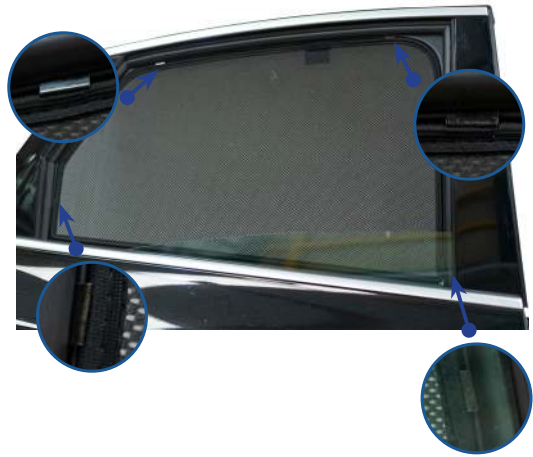

STEP 1

STEP 2

Shade fits from the outside of the vehicle

STEP 3

STEP 4

STEP 5

STEP 6

Installation

AUDI Q5 SPORT BACK 5DR
AU-Q5SB-5-C

Side Shade Installation

STEP 7

STEP 8

STEP 9

STEP 10

STEP 11

Repeat this whole process for the other side

Installation

AUDI Q5 SPORT BACK 5DR
AU-Q5SB-5-C

Components Needed

Port Shades

Port Shade Installation

STEP 1

STEP 2

STEP 3