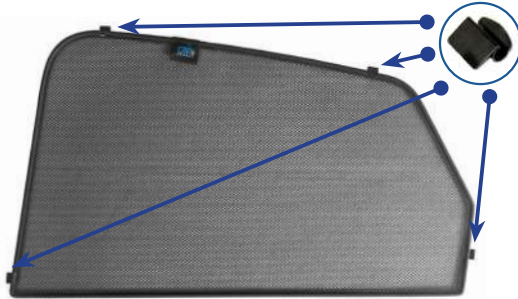

Side Shade Installation

STEP 1