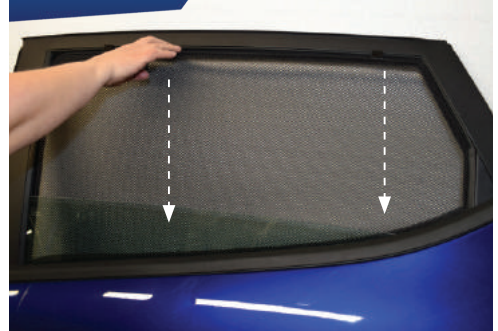

AUDI Q5 5DR
AU-Q5-5-B-18

COMPONENTS NEEDED:

STEP #1

ATTACH CLIPS ON SHADE EDGES

STEP #2

POSITION THE SIDE SHADE

STEP #3

INSERT CLIPS INSIDE WEATHERSTRIP

STEP #4

ENSURE SECURELY FITTED IN PLACE