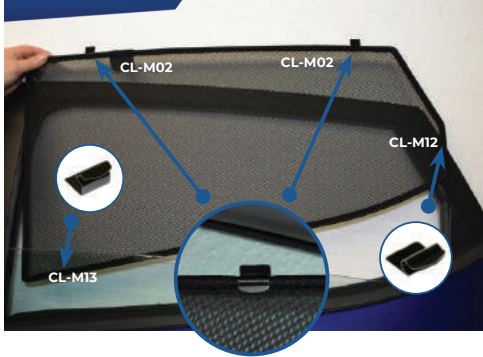

Installation Manual

AUDI Q5 5DR
AU-Q5-5-B-18

COMPONENTS INCLUDED

CLIPS

CL-M02 x 4

CL-M12 x 2

CL-M13 x 2

Side Shade Installation

AUDI Q5 5DR
AU-Q5-5-B-18

COMPONENTS NEEDED:

STEP #1

ATTACH CLIPS ON SHADE EDGES

STEP #2

POSITION THE SIDE SHADE

STEP #3

INSERT CLIPS INSIDE WEATHERSTRIP

STEP #4

ENSURE SECURELY FITTED IN PLACE