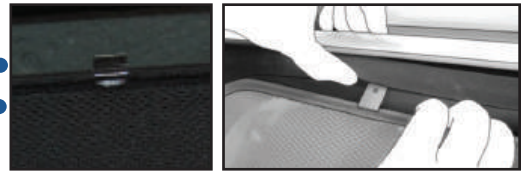

AUDI Q5 5DR
AU-Q5-5-B-18

COMPONENTS NEEDED:

STEP #1

ATTACH CLIPS ON SHADE EDGES

STEP #2

POSITION THE SIDE SHADE

STEP #3

INSERT CLIPS INSIDE WEATHERSTRIP