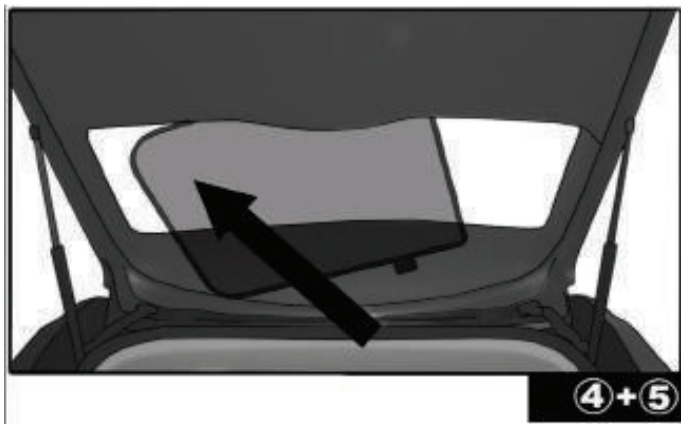

Installation

AUDI Q5 5DR
AU-Q5-5-A

REAR SHADE INSTALLATION

④+⑤