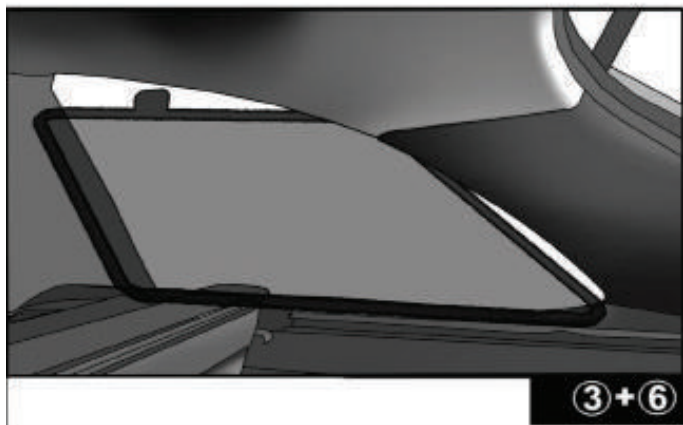

Installation

AUDI Q5 5DR

AU-Q5-5-A

SIDE SHADE INSTALLATION

Please ensure the surface is cleaned (with the cleaner provided) before sticking the clips.

Installation

AUDI Q5 5DR
AU-Q5-5-A

QUARTER LIGHT SHADE INSTALLATION