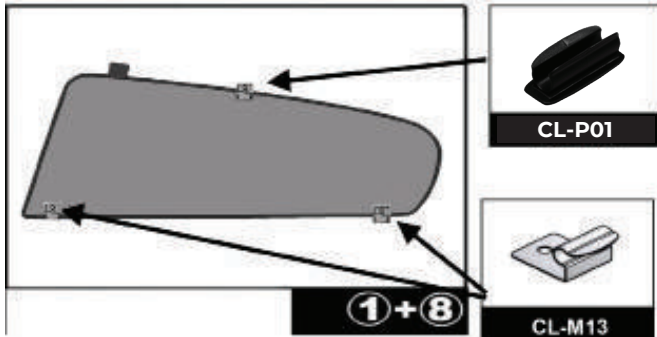

Installation Manual

AUDI Q5 5DR
AU-Q5-5-A

COMPONENTS INCLUDED

CL-M02 x 4

CL-M12 x 2

CL-M13 x 4

CL-P01 x 2

CL-W01 x 1

Installation

AUDI Q5 5DR

AU-Q5-5-A

SIDE SHADE INSTALLATION

Please ensure the surface is cleaned (with the cleaner provided) before sticking the clips.

Installation

AUDI Q5 5DR
AU-Q5-5-A

QUARTER LIGHT SHADE INSTALLATION