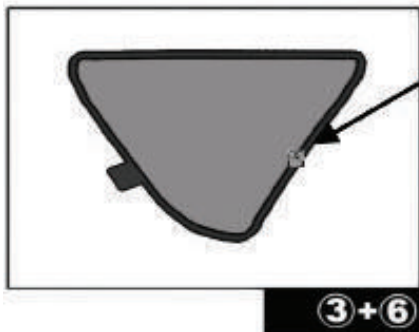

Installation

AUDI Q5 5DR

AU-Q5-5-A

SIDE SHADE INSTALLATION

Please ensure the surface is cleaned (with the cleaner provided) before sticking the clips.

Installation

AUDI Q5 5DR
AU-Q5-5-A

QUARTER LIGHT SHADE INSTALLATION