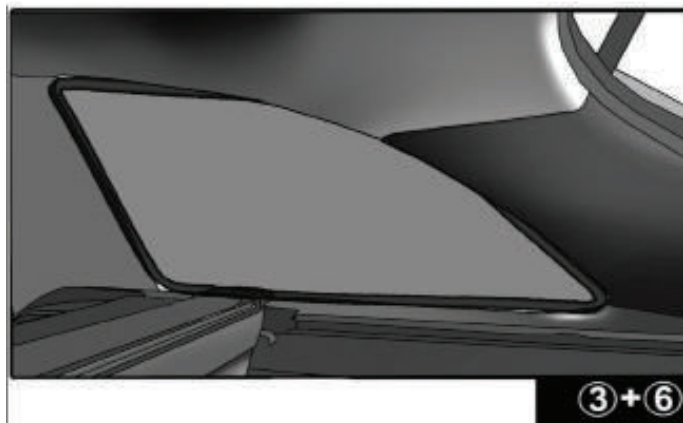

Installation

AUDI Q5 5DR

AU-Q5-5-A

SIDE SHADE INSTALLATION

Please ensure the surface is cleaned (with the cleaner provided) before sticking the clips.

Installation

AUDI Q5 5DR
AU-Q5-5-A

QUARTER LIGHT SHADE INSTALLATION