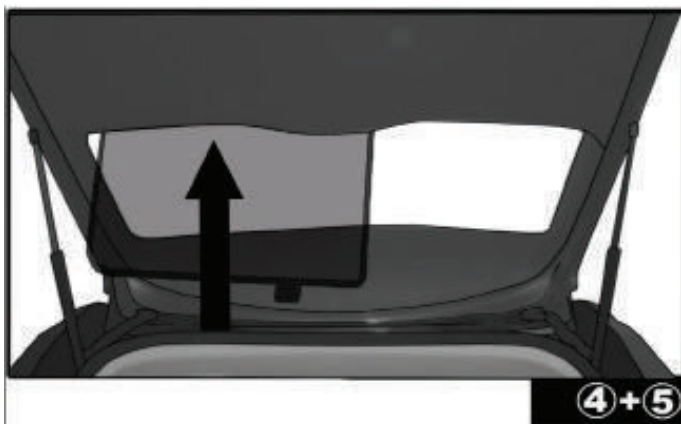

Installation

AUDI Q5 5DR
AU-Q5-5-A

REAR SHADE INSTALLATION

④+⑤