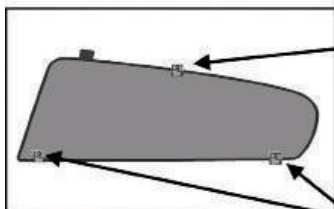

Installation Manual

AUDI Q5 5DR
AU-Q5-5-A-18

COMPONENTS INCLUDED

① + ⑧

FIXING CLIPS

CL-M13 x 4

CL-P03 x 2

CL-W01 x 1

SIDE SHADE INSTALLATION

CL-P03

CL-M13

① + ⑧

Please ensure the surface is cleaned (with the cleaner provided) before sticking the clips.

① + ⑧

① + ⑧