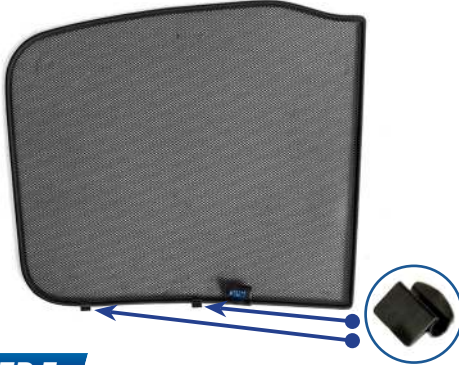

Installation

AUDI Q3 5DR
AU-Q3-5-B

Components Needed

Tailgate Shade Installation

STEP 1