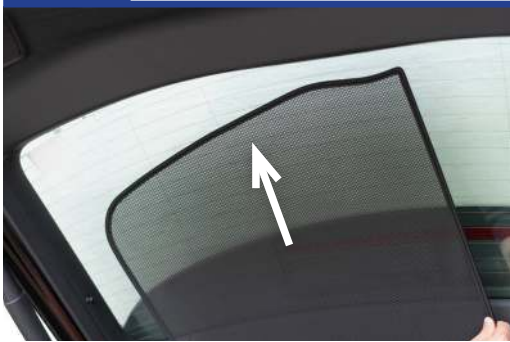

STEP 4

STEP 5

STEP 6

Repeat this whole process for the other side.

Installation

AUDI Q3 5DR
AU-Q3-5-B

Components Needed

Tailgate Shades

CL-M02 x 4

CL-M14 x 1

Tailgate Shade Installation

STEP 1

STEP 2

STEP 3

STEP 4

STEP 5