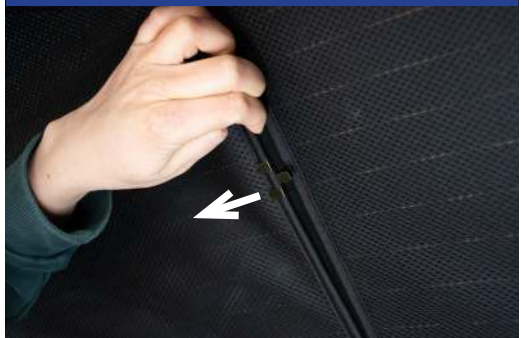

Installation

AUDI Q3 5DR
AU-Q3-5-B

Tailgate Shade Installation

STEP 7

STEP 8

Repeat this whole process for the other side

STEP 9

STEP 10

STEP 11

STEP 12