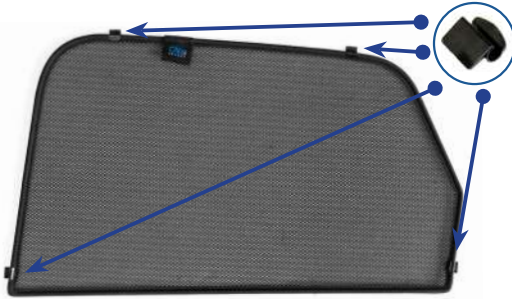

CL-M14 x 1

Installation

AUDI Q3 5DR
AU-Q3-5-B

Components Needed

Side Shades

CL-M02 x 8

Side Shade Installation

STEP 1

STEP 2

Shade fits from the outside of the vehicle

STEP 3

STEP 4

STEP 5

STEP 6

Installation

AUDI Q3 5DR
AU-Q3-5-B