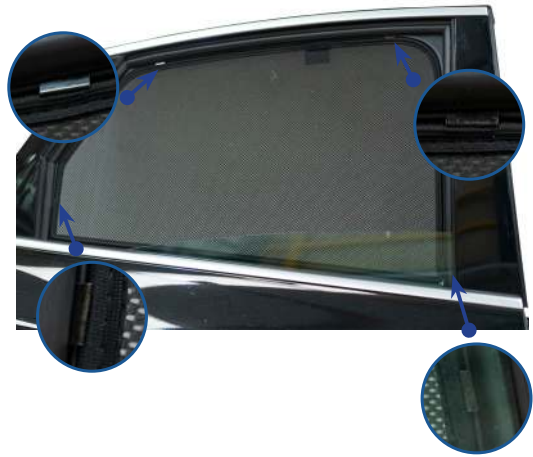

STEP 2

Shade fits from the outside of the vehicle

STEP 3

STEP 4

STEP 5

STEP 6

Installation

AUDI Q3 5DR
AU-Q3-5-B

Side Shade Installation

STEP 7

STEP 8

STEP 9

STEP 10

STEP 11

Repeat this whole process for the other side

Installation