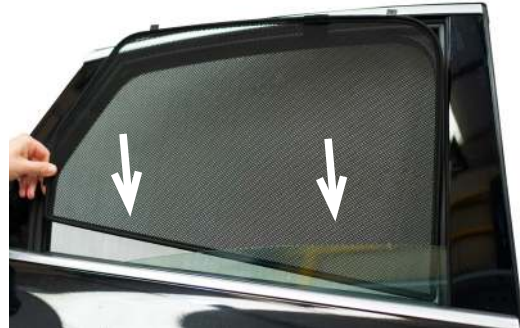

Installation

AUDI Q3 5DR
AU-Q3-5-B-18

Components Needed

Side Shade Installation

STEP 1

STEP 2

Shade fits from the outside of the vehicle

STEP 3

STEP 4

STEP 5

STEP 6