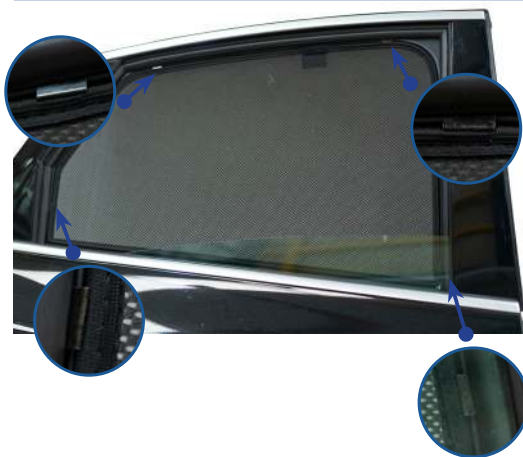

Installation

AUDI Q3 5DR
AU-Q3-5-B-18

Side Shade Installation

STEP 7

STEP 8

STEP 9

STEP 10

STEP 11

Repeat this whole process for the other side