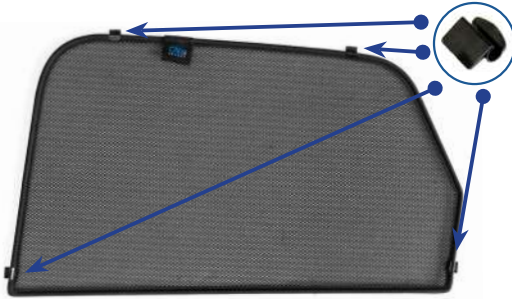

Installation Manual

AUDI Q3 5DR
AU-Q3-5-B-18

Shades

Side Shades

Fixing Clips

CL-M02 x 8

Installation

AUDI Q3 5DR
AU-Q3-5-B-18

Components Needed

Side Shades

CL-M02 x 8

Side Shade Installation

STEP 1

STEP 2

Shade fits from the outside of the vehicle

STEP 3