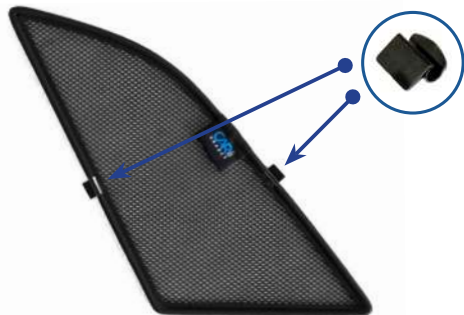

Installation

AUDI E-TRON SUV 5DR
AU-ETRO-5-A

Components Needed

Port Shade Installation

STEP 1