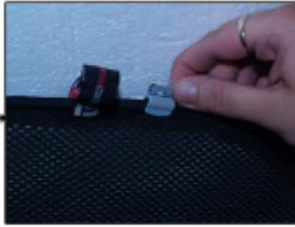

AUDI A8 4DR

AU-A8-4-A-18

SIDE SHADE INSTALLATION

Installation

AUDI A8 4DR

AU-A8-4-A-18

SIDE SHADE INSTALLATION

Installation