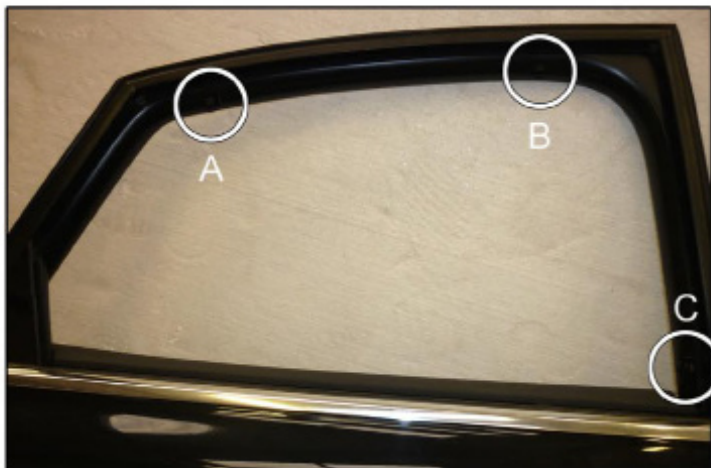

Installation Manual

AUDI A8 4DR
AU-A8-4-A-18

COMPONENTS INCLUDED

X2

CL-P01 x 6

CL-M12 x 2

CL-W01 x 1

Installation

AUDI A8 4DR

AU-A8-4-A-18

SIDE SHADE INSTALLATION

Installation

AUDI A8 4DR

AU-A8-4-A-18

SIDE SHADE INSTALLATION

Installation