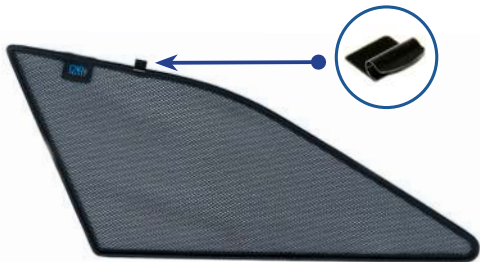

Port Shade Installation

STEP 1