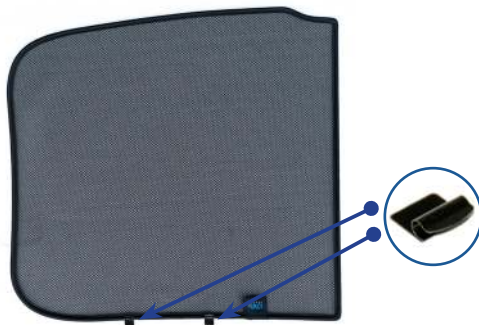

Installation

AUDI A6 AVANT ESTATE
AU-A6-E-D

Components Needed

Tailgate Shade Installation

STEP 1