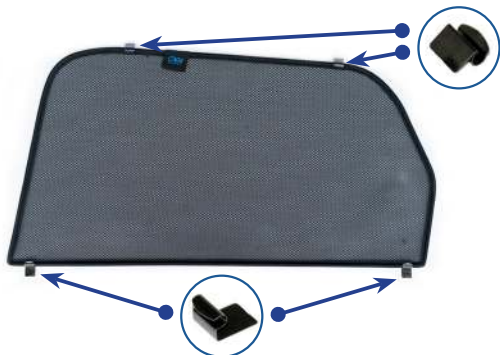

AUDI A6 AVANT ESTATE
AU-A6-E-D-18

Components Needed

Side Shades

CL-M02 x 4

CL-M03 x 4

Side Shade Installation

STEP 1

STEP 2

Shade must be fitted from the outside

STEP 3

STEP 4

STEP 5

STEP 6

Installation

AUDI A6 AVANT ESTATE
AU-A6-E-D-18

Side Shade Installation