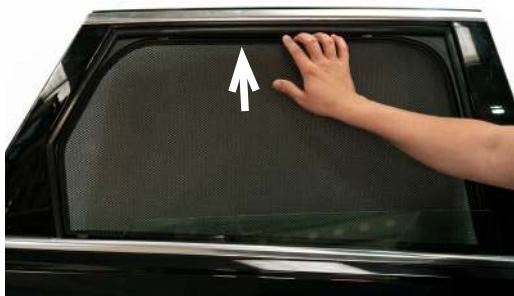

Shade must be fitted from the outside

STEP 3

STEP 4

STEP 5

STEP 6

Installation

AUDI A6 AVANT ESTATE
AU-A6-E-D-18

Side Shade Installation

STEP 7

STEP 8

View from the inside

STEP 9

Repeat this whole process for the other side