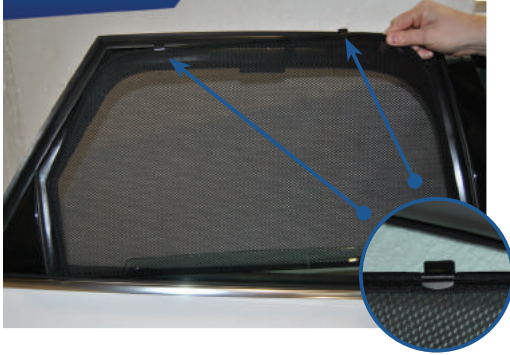

Side Shade Installation

AUDI A6 EST
AU-A6-E-C

COMPONENTS NEEDED:

STEP #1

ATTACH CLIPS ON SHADE EDGES

STEP #2

POSITION THE SIDE SHADE

STEP #3

INSERT CLIPS INSIDE WEATHERSTRIP

STEP #4

ENSURE SECURELY FITTED IN PLACE

CAR
SHADES

Quarter Light Shade Installation

AUDI A6 EST
AU-A6-E-C

COMPONENTS NEEDED:

STEP #1