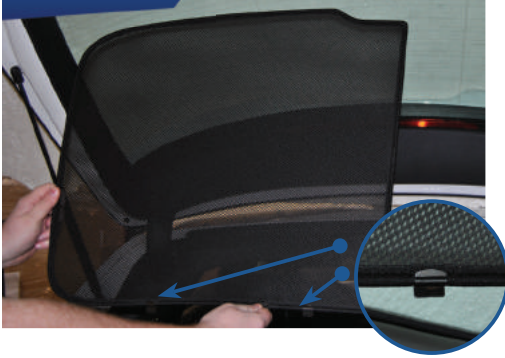

STEP #1

ATTACH CLIPS ON SHADE EDGES