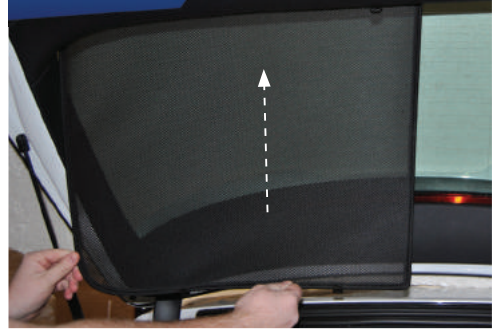

STEP #2

POSITION THE REAR SHADE