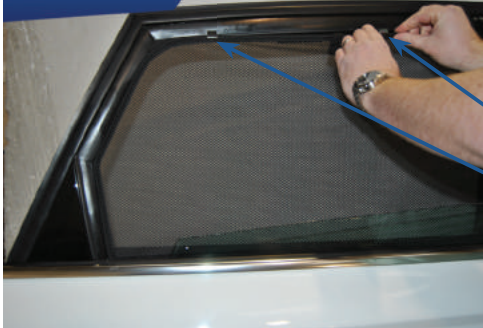

Side Shade Installation

AUDI A6 EST
AU-A6-E-C

COMPONENTS NEEDED:

STEP #1

ATTACH CLIPS ON SHADE EDGES

STEP #2

POSITION THE SIDE SHADE

STEP #3

INSERT CLIPS INSIDE WEATHERSTRIP

STEP #4

ENSURE SECURELY FITTED IN PLACE

CAR
SHADES

Quarter Light Shade Installation

AUDI A6 EST
AU-A6-E-C

COMPONENTS NEEDED:

STEP #1