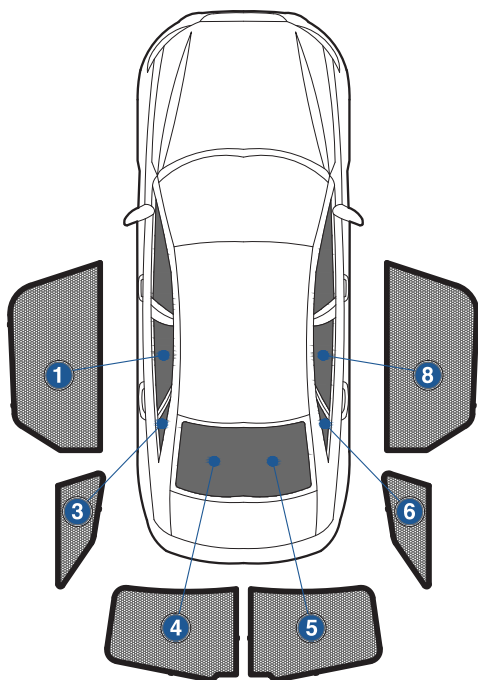

COMPONENTS INCLUDED

SHADES

FIXING CLIPS