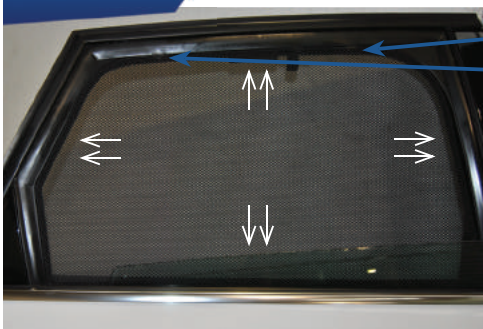

Side Shade Installation

AUDI A6 EST
AU-A6-E-C

COMPONENTS NEEDED:

STEP #1

ATTACH CLIPS ON SHADE EDGES

STEP #2

POSITION THE SIDE SHADE

STEP #3

INSERT CLIPS INSIDE WEATHERSTRIP

STEP #4

ENSURE SECURELY FITTED IN PLACE

CAR
SHADES

Quarter Light Shade Installation

AUDI A6 EST
AU-A6-E-C

COMPONENTS NEEDED:

STEP #1