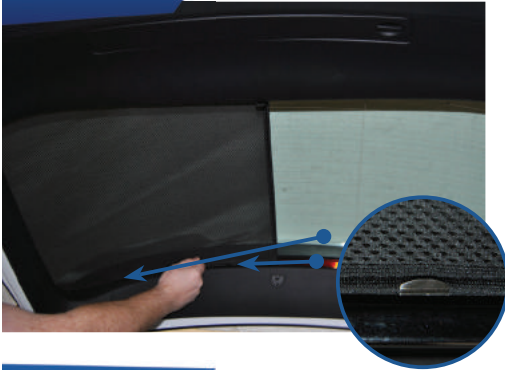

STEP #1

ATTACH CLIPS ON SHADE EDGES

STEP #2

POSITION THE REAR SHADE

STEP #3

INSERT CLIPS BEHIND INTERIOR TRIM

STEP #4

REPEAT THE PROCESS ON OTHER SHADE