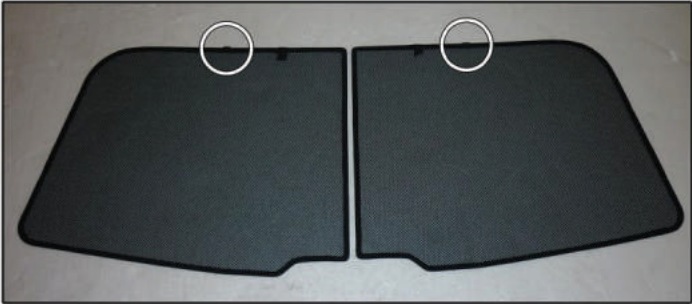

Installation

AUDI A6 ESTATE

AU-A6-E-A

TAILGATE SHADE INSTALLATION