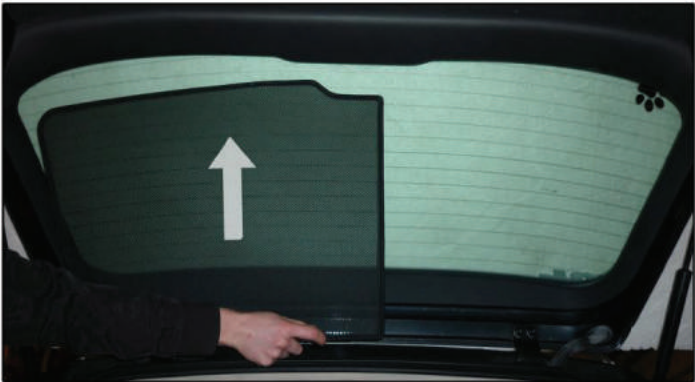

Installation

AUDI A6 ESTATE

AU-A6-E-A

TAILGATE SHADE INSTALLATION