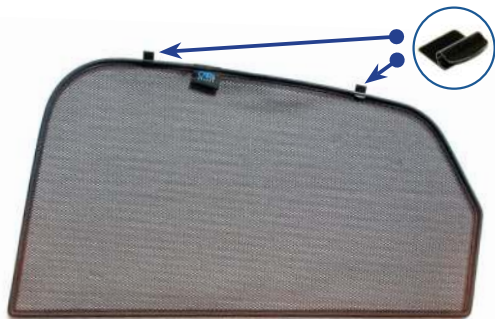

Side Shade Installation

STEP 1