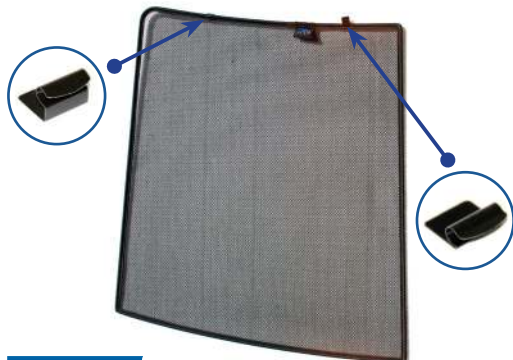

Installation

AUDI A6 4DR
AU-A6-4-C

Components Needed

Tailgate Shade Installation

STEP 1