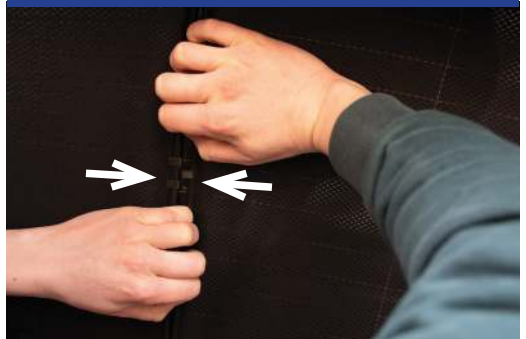

Installation

AUDI A6 4DR
AU-A6-4-C

Tailgate Shade Installation

STEP 7

Repeat this whole process for the other side

STEP 8

STEP 9

STEP 10