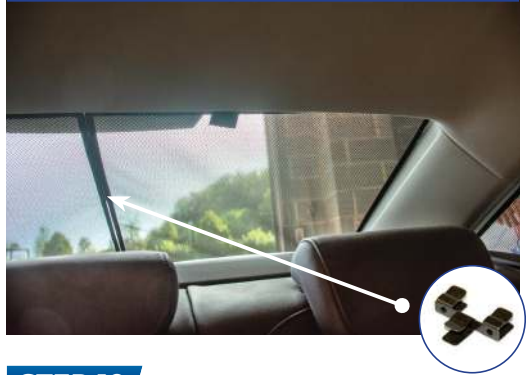

Installation

AUDI A6 4DR
AU-A6-4-C

Tailgate Shade Installation

STEP 7

Repeat this whole process for the other side

STEP 8

STEP 9

STEP 10