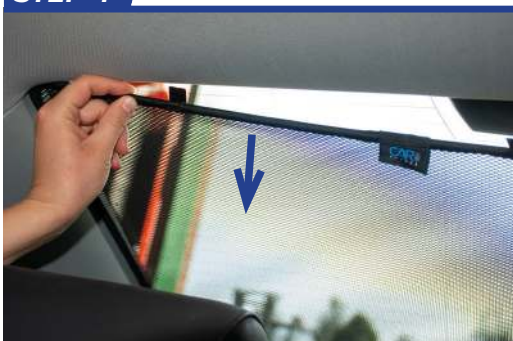

CL-M14 x 1

Tailgate Shade Installation

STEP 1

STEP 2

STEP 3

STEP 4

STEP 5

STEP 6

Installation

AUDI A6 4DR
AU-A6-4-C

Tailgate Shade Installation

STEP 7

Repeat this whole process for the other side

STEP 8

STEP 9

STEP 10