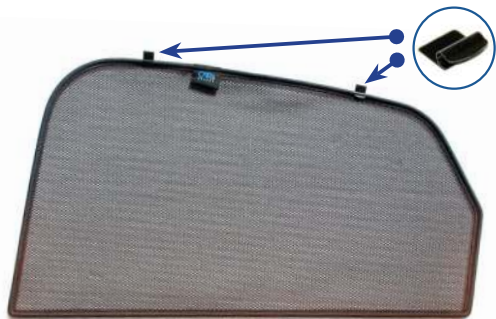

Components Needed

Side Shades

CL-M12 x 4

Side Shade Installation

STEP 1

STEP 2

Shade must be fitted from the outside

STEP 3