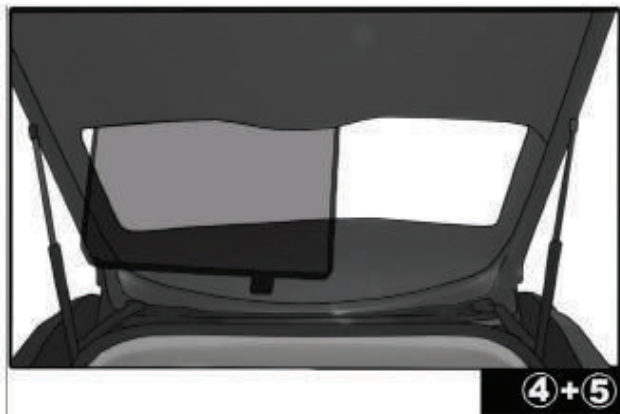

QUARTER LIGHT SHADE INSTALLATION

Installation

AUDI A5 5DR

AU-A5-5-A

REAR SHADE INSTALLATION

Installation

AUDI A5 5DR

AU-A5-5-A

REAR SHADE INSTALLATION

The pictures shown are for illustration only and do not reflect the actual size of the blinds.