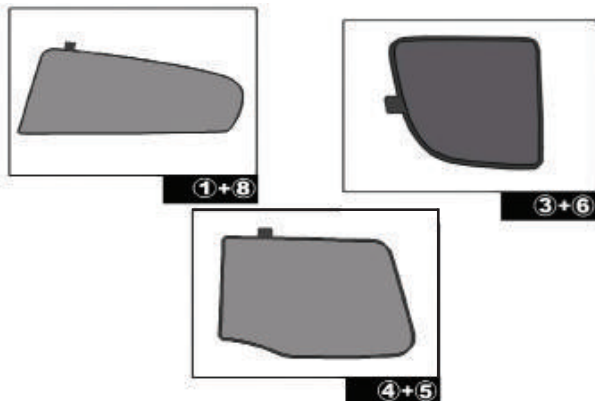

Installation Manual

AUDI A5 5DR
AU-A5-5-A

COMPONENTS INCLUDED

CL-M12 x 4

CL-P02 x 4

CL-M14 x 1

CL-M02 x 2

CL-W01 x 1

Installation

AUDI A5 5DR

AU-A5-5-A

SIDE SHADE INSTALLATION

Please ensure the whole surface is wiped before sticking the clips to the trim .

Installation

AUDI A5 5DR

AU-A5-5-A