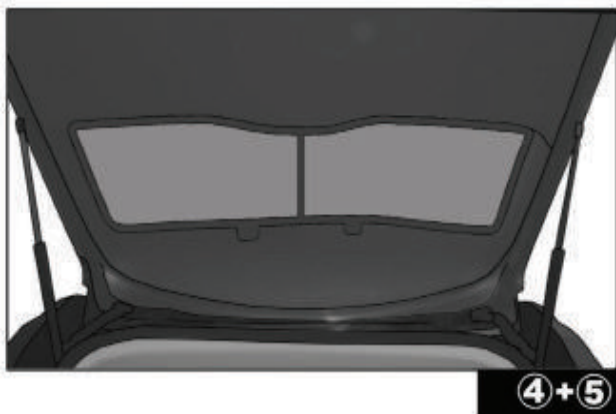

QUARTER LIGHT SHADE INSTALLATION

Installation

AUDI A5 5DR

AU-A5-5-A

REAR SHADE INSTALLATION

Installation

AUDI A5 5DR

AU-A5-5-A

REAR SHADE INSTALLATION

The pictures shown are for illustration only and do not reflect the actual size of the blinds.