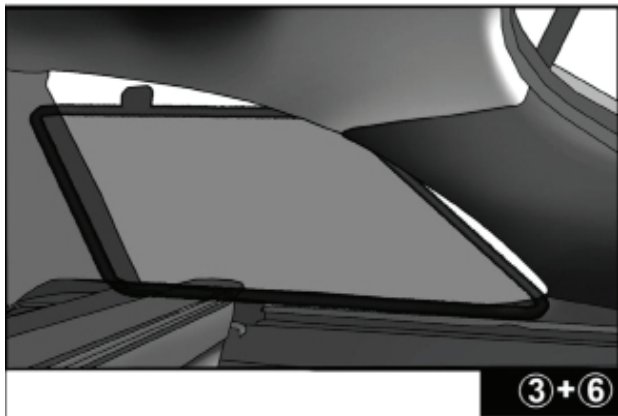

QUARTER LIGHT SHADE INSTALLATION