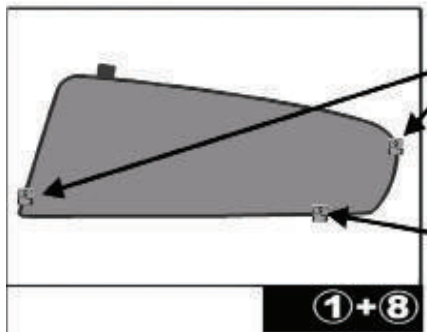

Installation Manual

AUDI A5 5DR
AU-A5-5-A

COMPONENTS INCLUDED

CL-M12 x 4

CL-P02 x 4

CL-M14 x 1

CL-M02 x 2

CL-W01 x 1

Installation

AUDI A5 5DR

AU-A5-5-A

SIDE SHADE INSTALLATION

Please ensure the whole surface is wiped before sticking the clips to the trim .

Installation

AUDI A5 5DR

AU-A5-5-A