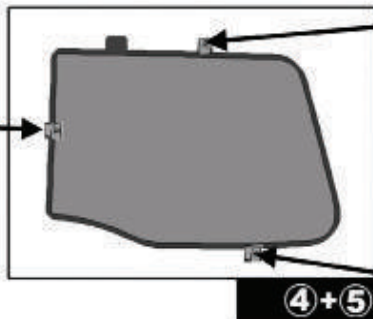

Installation

AUDI A5 5DR

AU-A5-5-A

SIDE SHADE INSTALLATION

Please ensure the whole surface is wiped before sticking the clips to the trim .

Installation

AUDI A5 5DR

AU-A5-5-A

QUARTER LIGHT SHADE INSTALLATION

Installation

AUDI A5 5DR

AU-A5-5-A

REAR SHADE INSTALLATION

Installation

AUDI A5 5DR

AU-A5-5-A

REAR SHADE INSTALLATION

The pictures shown are for illustration only and do not reflect the actual size of the blinds.