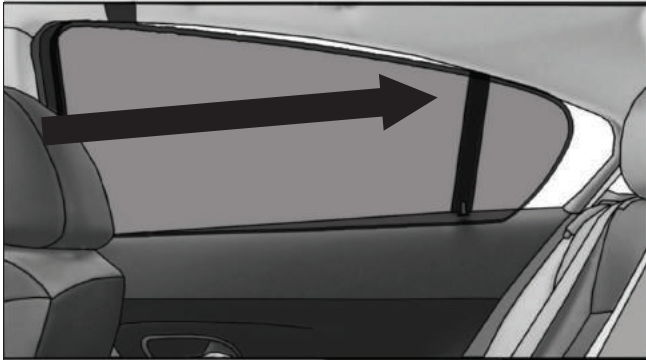

Installation

AUDI A5 2DR

AU-A5-2-A

SIDE SHADE INSTALLATION

No clips are needed off the side shade. please press the shade in until it pops into place.

1+8

1+8

1+8