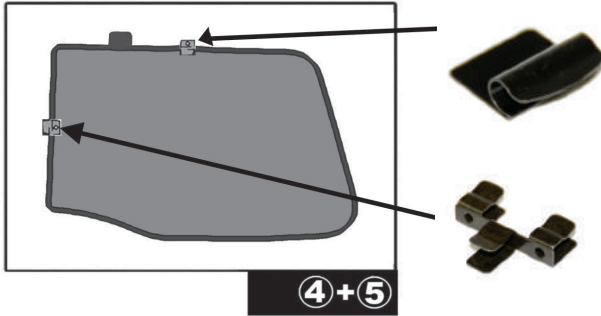

Installation

AUDI A5 2DR

AU-A5-2-A

SIDE SHADE INSTALLATION

No clips are needed off the side shade. please press the shade in until it pops into place.

1+8

1+8

1+8

Installation

AUDI A5 2DR

AU-A5-2-A

TAILGATE SHADE INSTALLATION

Installation

AUDI A5 2DR

AU-A5-2-A

TAILGATE SHADE INSTALLATION