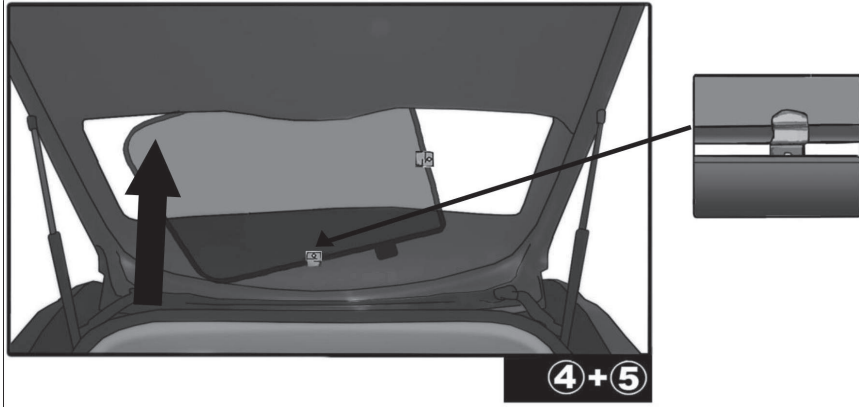

TAILGATE SHADE INSTALLATION