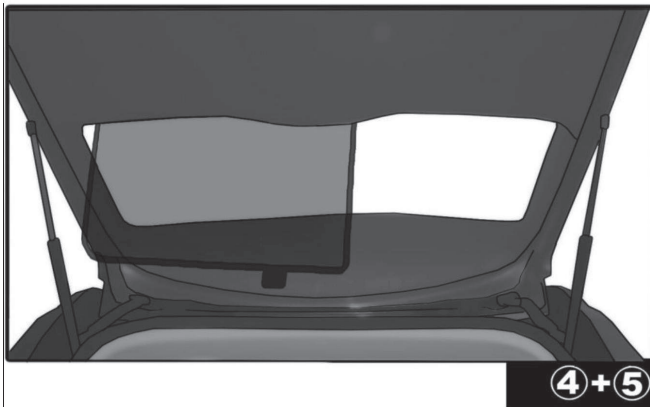

TAILGATE SHADE INSTALLATION