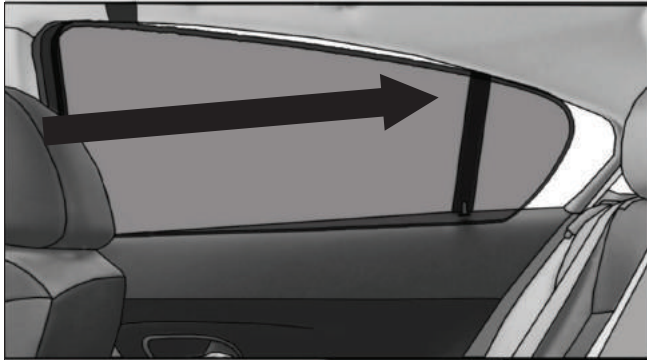

Installation Manual

AUDI A5 2DR
AU-A5-2-A-18

COMPONENTS INCLUDED

x 2

Installation

AUDI A5 2DR

AU-A5-2-A-18

SIDE SHADE INSTALLATION

No clips are needed off the side shade. please press the shade in until it pops into place.

1+8

1+8

1+8