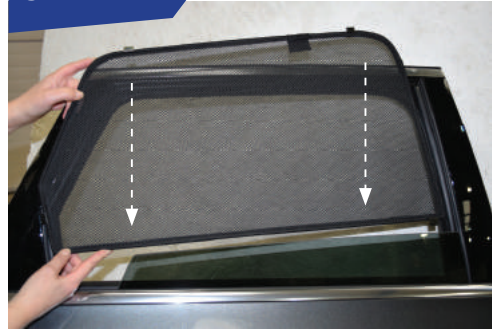

CAR
SHADES

Side Shade Installation

AUDI A4 EST
AU-A4-E-C-18

COMPONENTS NEEDED:

STEP #1

ATTACH CLIPS ON SHADE EDGES

STEP #2

POSITION THE SIDE SHADE

STEP #3

INSERT CLIPS INSIDE WEATHERSTRIP

STEP #4

ENSURE SECURELY FITTED IN PLACE

CAR
SHADES