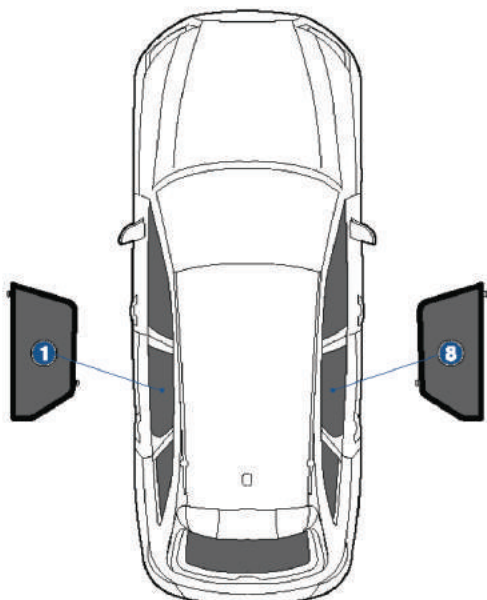

Installation Manual

AUDI A4 EST
AU-A4-E-C-18

COMPONENTS INCLUDED

SHADES

1+8

FIXING CLIPS

CL-M02 x 6

CL-M13 x 2

CAR
SHADES

Side Shade Installation

AUDI A4 EST
AU-A4-E-C-18

COMPONENTS NEEDED:

STEP #1

ATTACH CLIPS ON SHADE EDGES

STEP #2

POSITION THE SIDE SHADE

STEP #3

INSERT CLIPS INSIDE WEATHERSTRIP

STEP #4

ENSURE SECURELY FITTED IN PLACE

CAR
SHADES