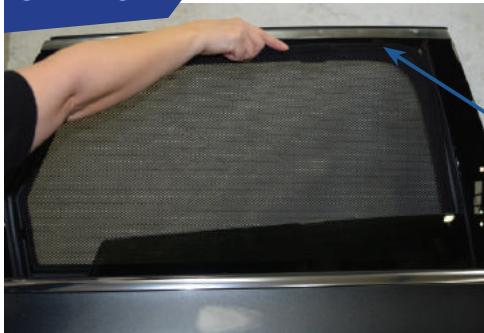

STEP #3

INSERT CLIPS INSIDE WEATHERSTRIP