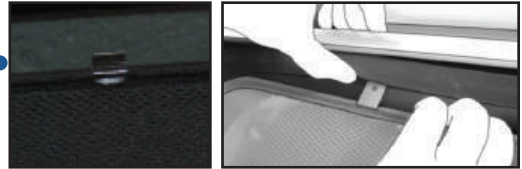

STEP #3

INSERT CLIPS INSIDE WEATHERSTRIP