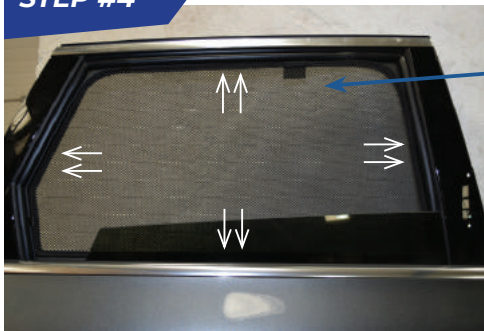

CAR
SHADES

Side Shade Installation

AUDI A4 EST
AU-A4-E-C-18

COMPONENTS NEEDED:

STEP #1

ATTACH CLIPS ON SHADE EDGES

STEP #2

POSITION THE SIDE SHADE

STEP #3

INSERT CLIPS INSIDE WEATHERSTRIP

STEP #4

ENSURE SECURELY FITTED IN PLACE

CAR
SHADES