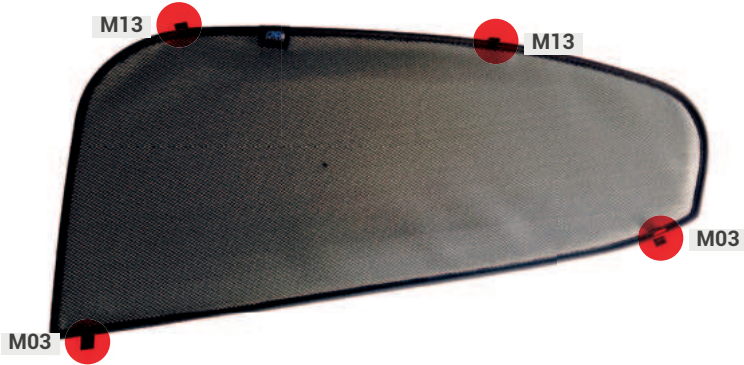

CLEANER

TRIM TOOL

ALFA ROMEO STELVIO | SUV

AR-STEL-5-A

Side Windows

CLIP PLACEMENT

Side Window Shades - x2

M03 x4

M13 x4

ALFA ROMEO STELVIO | SUV

AR-STEL-5-A

Tailgate Window

CLIP PLACEMENT

Tailgate Shades - x2

M12 x2

M14 x1