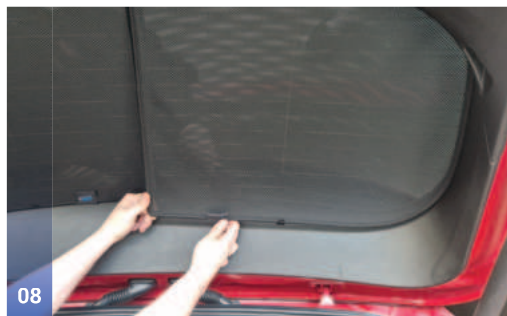

M13 x4

ALFA ROMEO STELVIO | SUV

AR-STEL-5-A

Tailgate Window

CLIP PLACEMENT

Tailgate Shades - x2

M12 x2

M14 x1