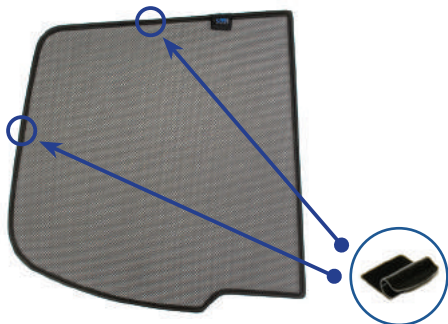

Installation

ALFA ROMEO GIULIA 4DR
AR-GIUL-4-A

Side Shade Installation

STEP 7

STEP 8

STEP 9

Repeat this whole process for the other side.

Installation

ALFA ROMEO GIULIA 4DR
AR-GIUL-4-A

Components Needed

Tailgate Shades

CL-M12 x 4

CL-M14 x 1

Tailgate Shade Installation

STEP 1

STEP 2