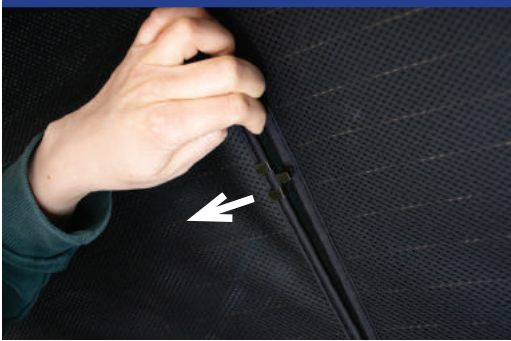

Installation

ALFA ROMEO GIULIA 4DR
AR-GIUL-4-A

Tailgate Shade Installation

STEP 7

Repeat this whole process for the other side.

STEP 8

STEP 9

STEP 10

STEP 11