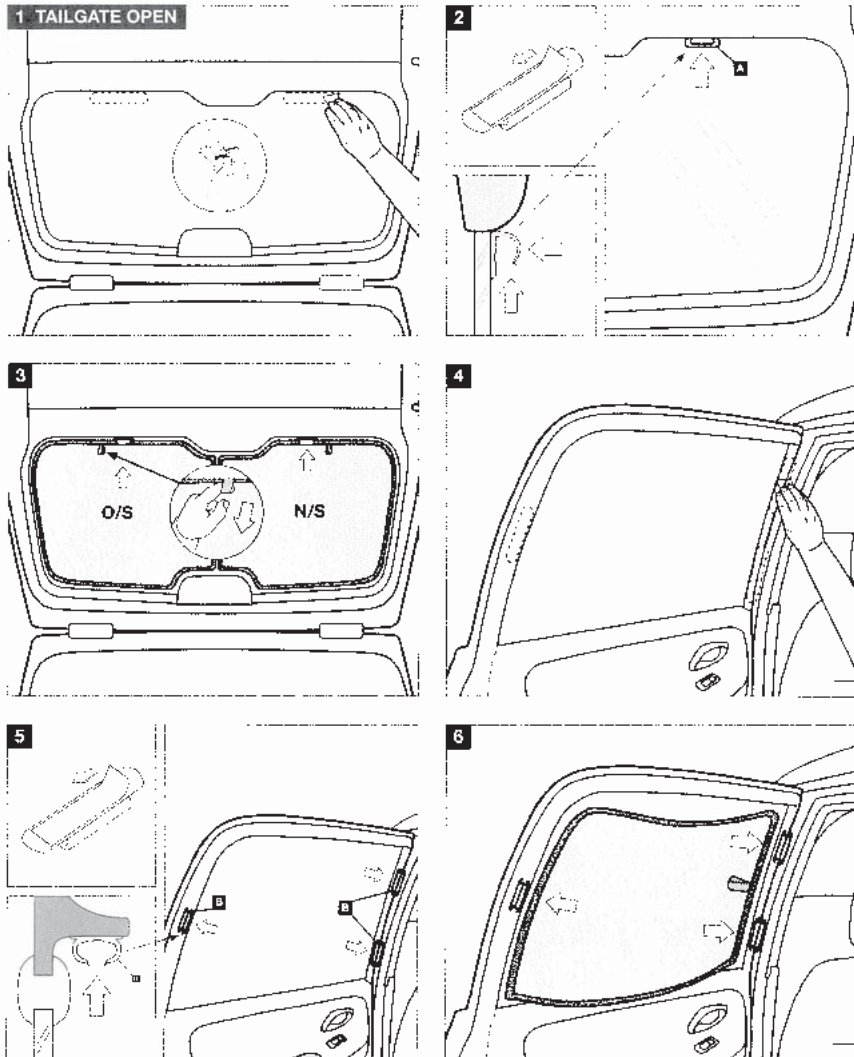

Installation Manual

ALFA ROMEO 147 5DR
AR-147-5-A

COMPONENTS INCLUDED

O/S x1

N/S x1

x 2

FIXING CLIPS

CL-P01 x 6

CL-P02 x 2

CL-W01 x 1

Installation

ALFA ROMEO 147 5DR

AR-147-5-A

INSTALLATION

WARNING:

Read these fitting instructions carefully before you start the installation. Rear passenger windows must not be covered more than 1/3 whilst the vehicle are fitted and the vehicle is in motion. On installation care must be taken not to scratch any paintwork with clips.