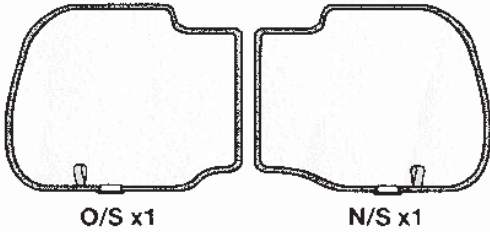

Installation Manual

ALFA ROMEO 147 5DR
AR-147-5-A

COMPONENTS INCLUDED

O/S x1

N/S x1

x 2

FIXING CLIPS

CL-P01 x 6

CL-P02 x 2

CL-W01 x 1

Installation

ALFA ROMEO 147 5DR

AR-147-5-A

INSTALLATION

WARNING:

Read these fitting instructions carefully before you start the installation. Rear passenger windows must not be covered more than 1/3 whilst the vehicle are fitted and the vehicle is in motion. On installation care must be taken not to scratch any paintwork with clips.