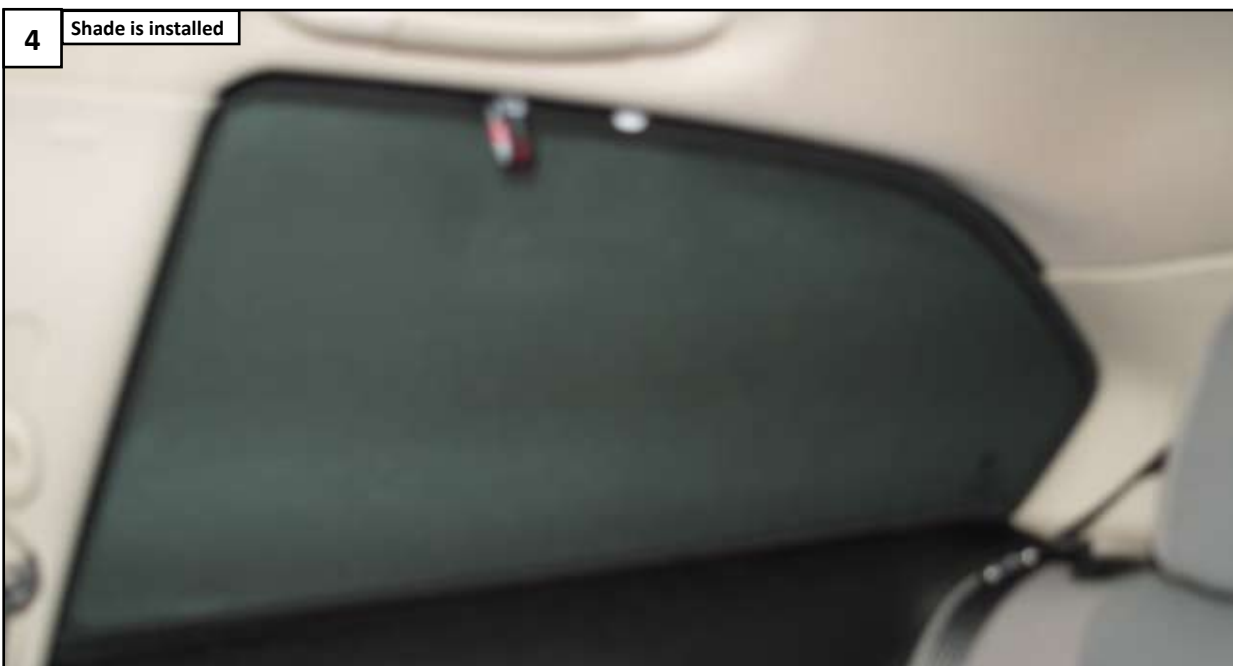

4

Shade is installed