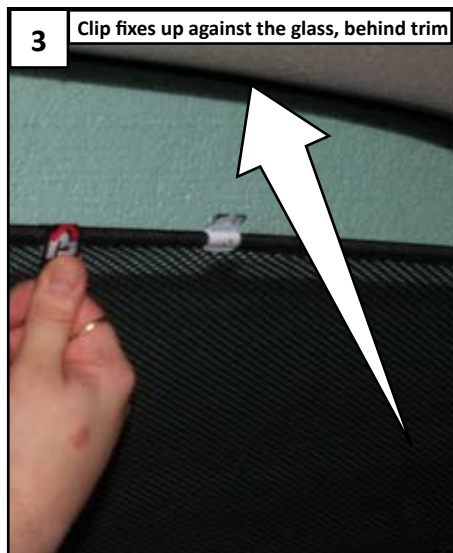

# INSTALLATION INSTRUCTIONS - AR-147-3-A

1

Attach clip to shade at position indicated

2

Position the shade up against the glass

3

Clip fixes up against the glass, behind trim

4