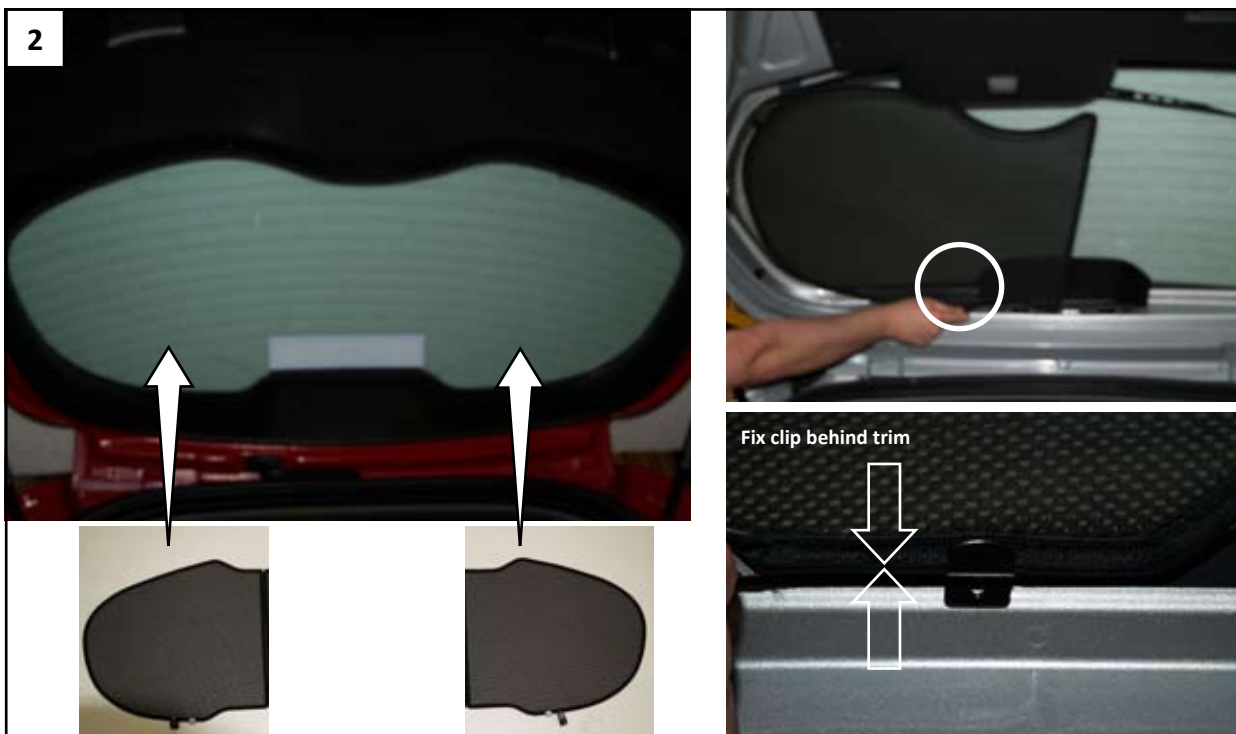

INSTALLATION INSTRUCTIONS - AR-147-3-A

1 Attach clips to shade

2

3 Fix clips behind trim