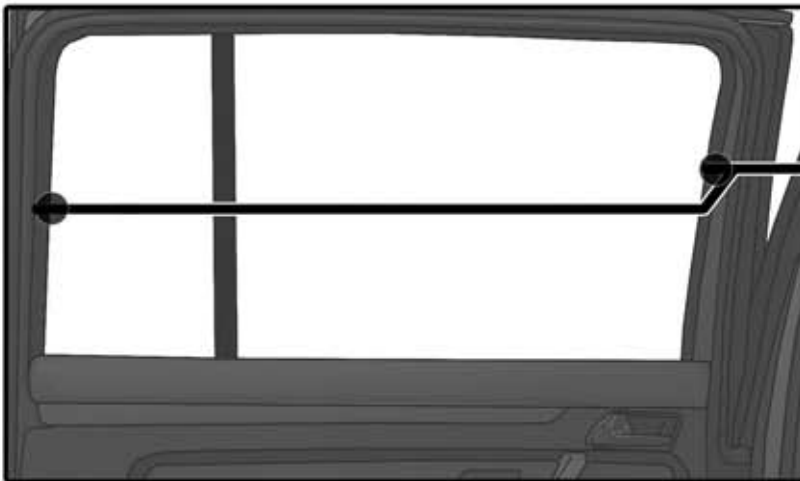

INSTALLATION INSTRUCTIONS

VW TOURAN

VW-TOUR-5-B

COMPONENTS INCLUDED

SHADES

FIXING CLIPS

SIDE SHADE INSTALLATION

①+⑧

①+⑧

①+⑧

SIDE SHADE INSTALLATION

①+⑧

①+⑧

SIDE PORT SHADE INSTALLATION

3+6

3+6