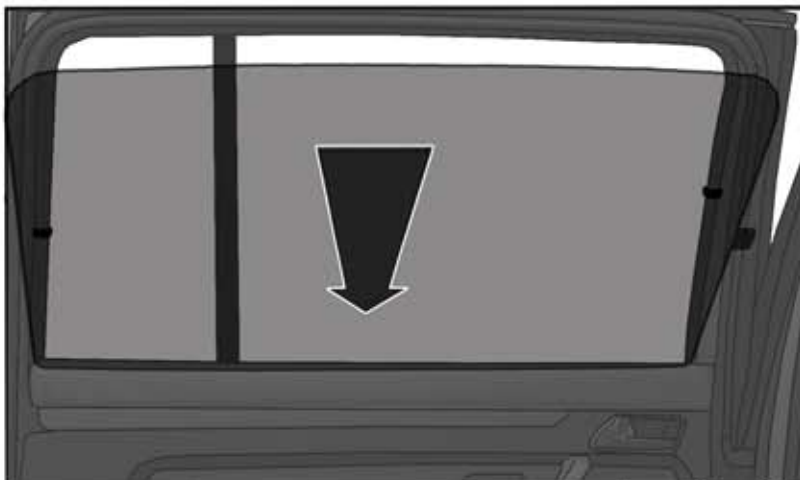

INSTALLATION INSTRUCTIONS

VW TOURAN

VW-TOUR-5-B

COMPONENTS INCLUDED

SHADES

FIXING CLIPS

SIDE SHADE INSTALLATION

①+⑧

①+⑧

①+⑧

SIDE SHADE INSTALLATION

①+⑧

①+⑧

SIDE PORT SHADE INSTALLATION

3+6

3+6