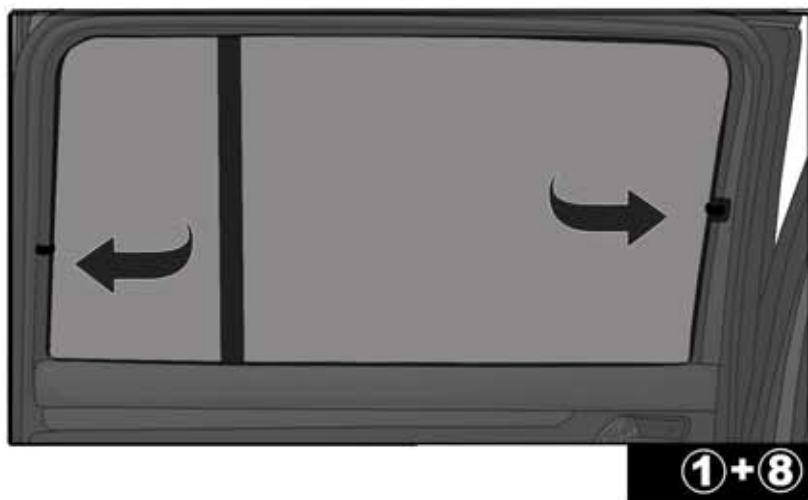

INSTALLATION INSTRUCTIONS

VW TOURAN

VW-TOUR-5-B

COMPONENTS INCLUDED

SHADES

FIXING CLIPS

SIDE SHADE INSTALLATION

①+⑧

①+⑧

①+⑧

SIDE SHADE INSTALLATION

①+⑧

①+⑧

SIDE PORT SHADE INSTALLATION

3+6

3+6