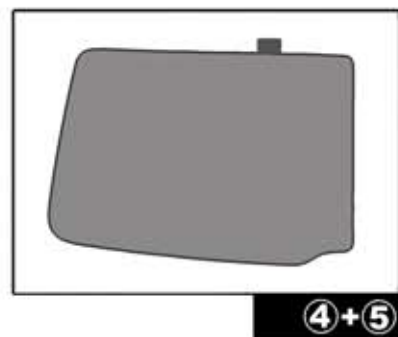

INSTALLATION INSTRUCTIONS

VW TOURAN

VW-TOUR-5-B

COMPONENTS INCLUDED

SHADES

FIXING CLIPS

SIDE SHADE INSTALLATION

①+⑧