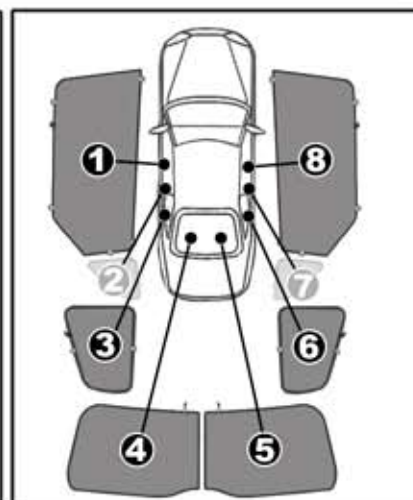

INSTALLATION INSTRUCTIONS

VW TOURAN

VW-TOUR-5-B

COMPONENTS INCLUDED

SHADES

FIXING CLIPS

SIDE SHADE INSTALLATION

①+⑧

①+⑧

①+⑧

SIDE SHADE INSTALLATION

①+⑧

①+⑧

SIDE PORT SHADE INSTALLATION

3+6

3+6