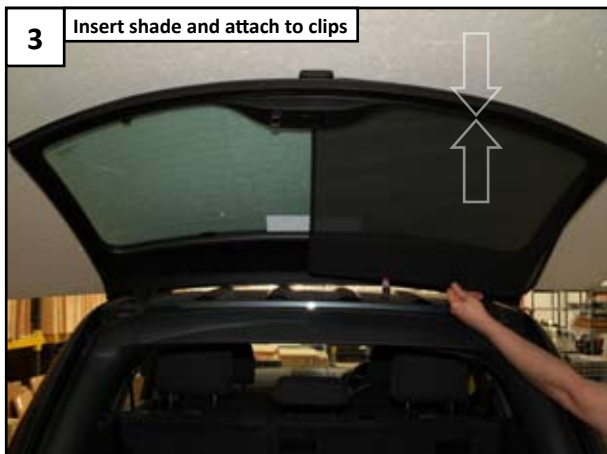

Adhesion Promoter

x1

x4

x4

INSTALLATION INSTRUCTIONS - VW-TOUA-5-A

INSTALLATION INSTRUCTIONS - VW-TOUA-5-A

INSTALLATION INSTRUCTIONS - VW-TOUA-5-A

1 Promote 4 areas A, B, C, D

2 Attach adhesive clips

3 Insert shade and attach to clips

4

Repeat on other side

4