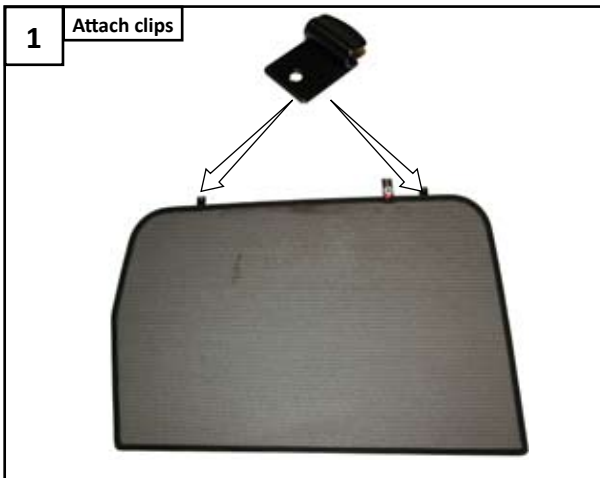

Adhesion Promoter

x1

x4

x4

INSTALLATION INSTRUCTIONS - VW-TOUA-5-A

INSTALLATION INSTRUCTIONS - VW-TOUA-5-A

INSTALLATION INSTRUCTIONS - VW-TOUA-5-A

1 Promote 4 areas A, B, C, D

2 Attach adhesive clips

3 Insert shade and attach to clips

4

Repeat on other side

4