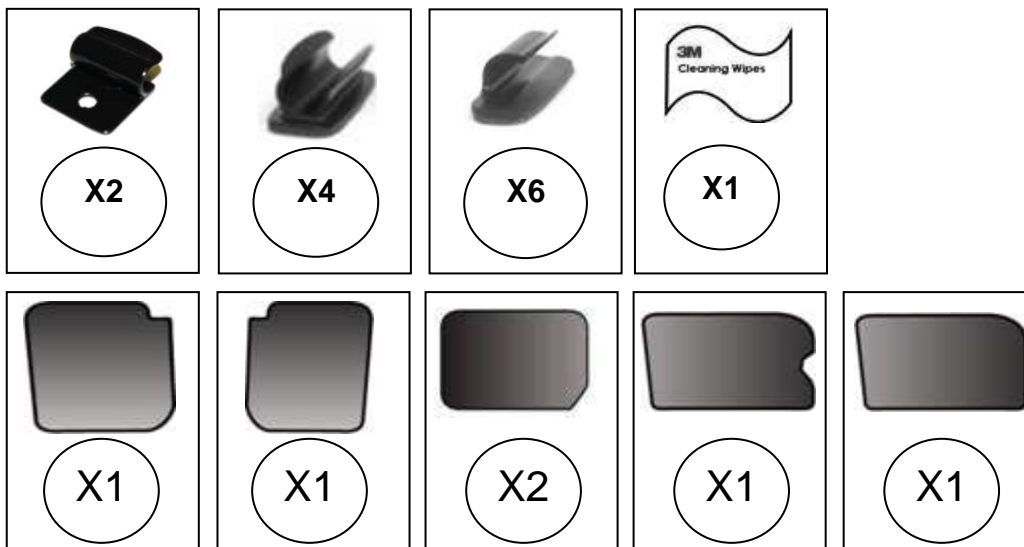

**SUNSHADES FOR
VW SHARAN
5 DOOR**

VW-SHAR-5-A

PLEASE NOTE : THE LEFT HAND SIDE TAILGATE SHADE AND THE RIGHT HAND SIDE TAILGATE SHADE ARE DIFFERENT SHAPES AND THEREFORE WILL ONLY FIT THEIR CORRESPONDING SIDE.

PLEASE NOTE : THE LEFT HAND SIDE PORTHOLE SHADE AND THE RIGHT HAND SIDE PORTHOLE SHADE ARE DIFFERENT SHAPES AND THEREFORE WILL ONLY FIT THEIR CORRESPONDING SIDE.