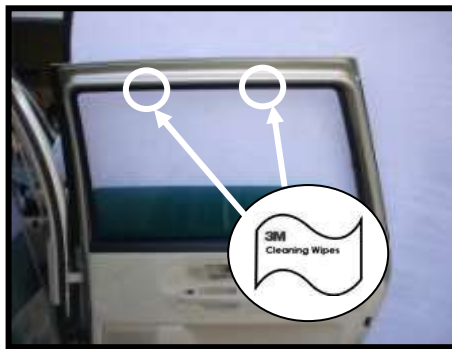

**SUNSHADES FOR
VW SHARAN
5 DOOR**

VW-SHAR-5-A

PLEASE NOTE : THE LEFT HAND SIDE TAILGATE SHADE AND THE RIGHT HAND SIDE TAILGATE SHADE ARE DIFFERENT SHAPES AND THEREFORE WILL ONLY FIT THEIR CORRESPONDING SIDE.

PLEASE NOTE : THE LEFT HAND SIDE PORTHOLE SHADE AND THE RIGHT HAND SIDE PORTHOLE SHADE ARE DIFFERENT SHAPES AND THEREFORE WILL ONLY FIT THEIR CORRESPONDING SIDE.