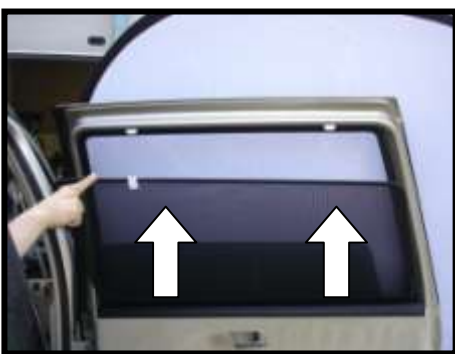

**SUNSHADES FOR
VW SHARAN
5 DOOR**

VW-SHAR-5-A

PLEASE NOTE : THE LEFT HAND SIDE TAILGATE SHADE AND THE RIGHT HAND SIDE TAILGATE SHADE ARE DIFFERENT SHAPES AND THEREFORE WILL ONLY FIT THEIR CORRESPONDING SIDE.

PLEASE NOTE : THE LEFT HAND SIDE PORTHOLE SHADE AND THE RIGHT HAND SIDE PORTHOLE SHADE ARE DIFFERENT SHAPES AND THEREFORE WILL ONLY FIT THEIR CORRESPONDING SIDE.