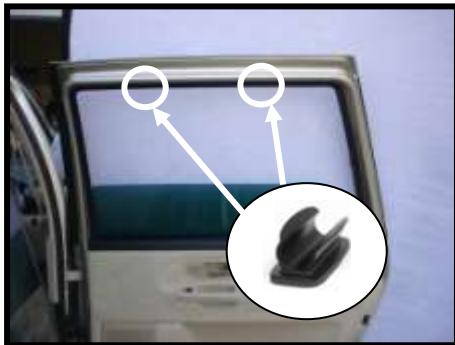

**SUNSHADES FOR
VW SHARAN
5 DOOR**

VW-SHAR-5-A

PLEASE NOTE : THE LEFT HAND SIDE TAILGATE SHADE AND THE RIGHT HAND SIDE TAILGATE SHADE ARE DIFFERENT SHAPES AND THEREFORE WILL ONLY FIT THEIR CORRESPONDING SIDE.

PLEASE NOTE : THE LEFT HAND SIDE PORTHOLE SHADE AND THE RIGHT HAND SIDE PORTHOLE SHADE ARE DIFFERENT SHAPES AND THEREFORE WILL ONLY FIT THEIR CORRESPONDING SIDE.