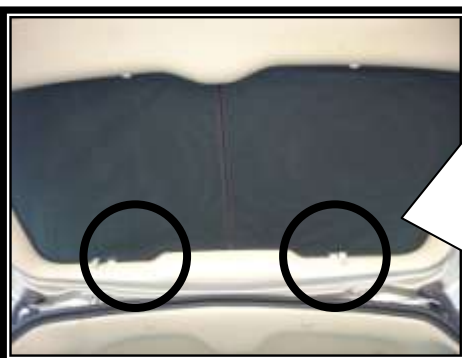

**SUNSHADES FOR
VW SHARAN
5 DOOR**

VW-SHAR-5-A

PLEASE NOTE : THE LEFT HAND SIDE TAILGATE SHADE AND THE RIGHT HAND SIDE TAILGATE SHADE ARE DIFFERENT SHAPES AND THEREFORE WILL ONLY FIT THEIR CORRESPONDING SIDE.

PLEASE NOTE : THE LEFT HAND SIDE PORTHOLE SHADE AND THE RIGHT HAND SIDE PORTHOLE SHADE ARE DIFFERENT SHAPES AND THEREFORE WILL ONLY FIT THEIR CORRESPONDING SIDE.