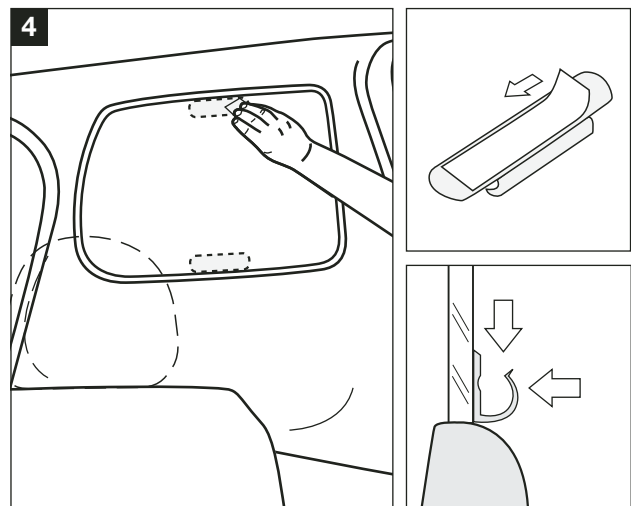

## HARDWARE KIT

x2

x2

x1

x1

x8

### Warning

Read these fitting instructions carefully before you start the installation. Rear passenger windows must not be lowered more than 1/3 whilst the blinds are fitted and the vehicle is in motion. Blinds must not be used during the hours of darkness. On installation care must be taken not to scratch any paintwork with clips.