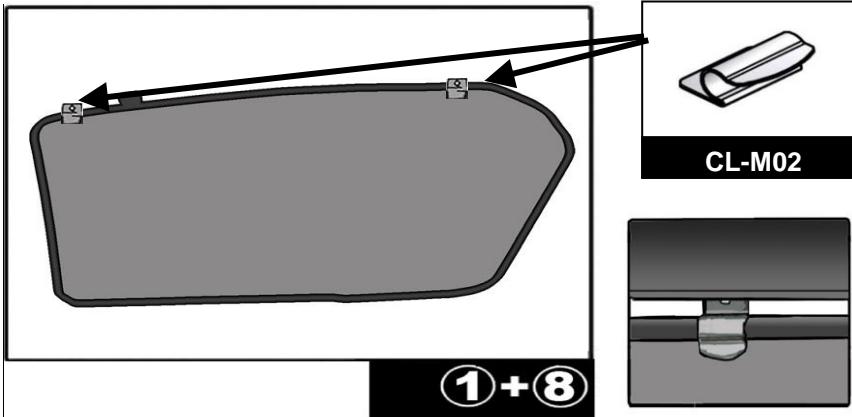

INSTALLATION INSTRUCTIONS

SUBARU IMPREZA 5 DOOR 2010-

SUB-IMPR-5-A

COMPONENTS INCLUDED

SHADES

FIXING CLIPS

SIDE SHADE INSTALLATION

QUARTER LIGHT SHADE INSTALLATION