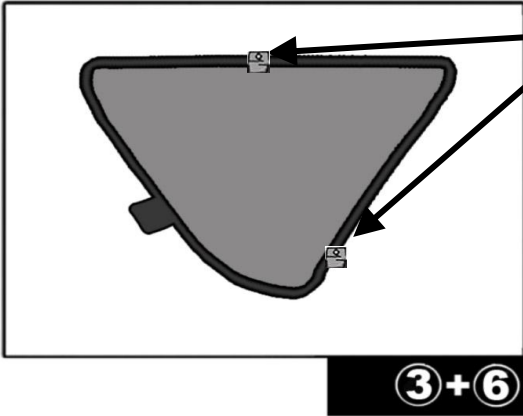

INSTALLATION INSTRUCTIONS

SUBARU IMPREZA 5 DOOR 2010-

SUB-IMPR-5-A

COMPONENTS INCLUDED

SHADES

FIXING CLIPS

SIDE SHADE INSTALLATION

QUARTER LIGHT SHADE INSTALLATION