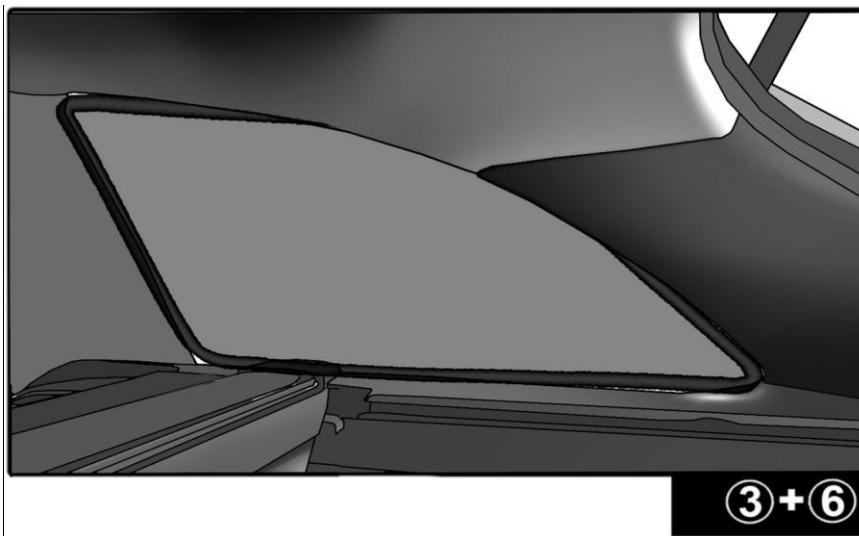

INSTALLATION INSTRUCTIONS

SUBARU IMPREZA 5 DOOR 2010-

SUB-IMPR-5-A

COMPONENTS INCLUDED

SHADES

FIXING CLIPS

SIDE SHADE INSTALLATION

QUARTER LIGHT SHADE INSTALLATION