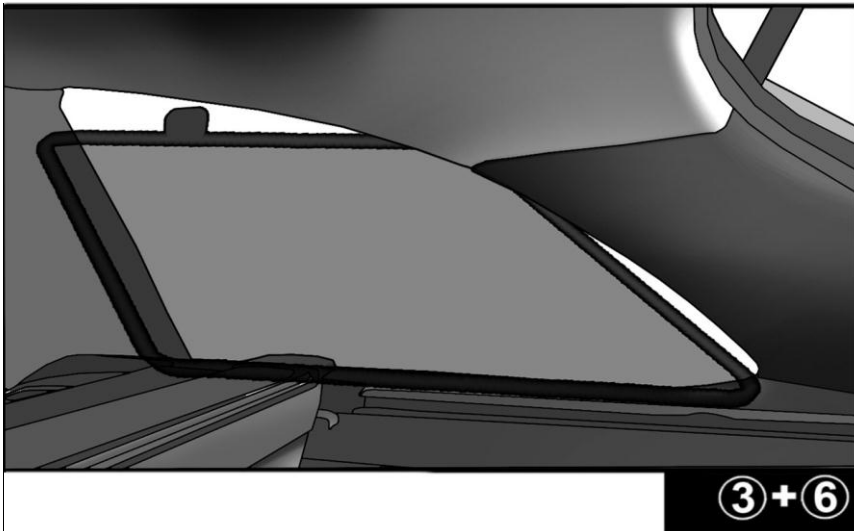

INSTALLATION INSTRUCTIONS

SUBARU IMPREZA 5 DOOR 2010-

SUB-IMPR-5-A

COMPONENTS INCLUDED

SHADES

FIXING CLIPS

SIDE SHADE INSTALLATION

QUARTER LIGHT SHADE INSTALLATION