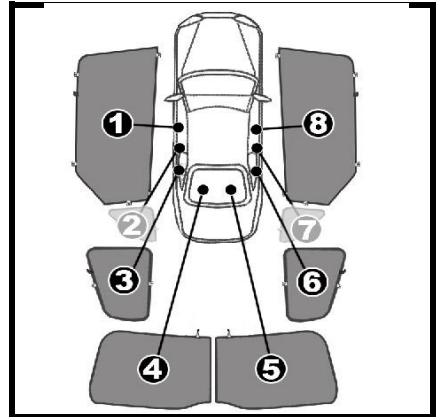

INSTALLATION INSTRUCTIONS

SUBARU IMPREZA 5 DOOR 2010-

SUB-IMPR-5-A

COMPONENTS INCLUDED

SHADES

FIXING CLIPS

SIDE SHADE INSTALLATION

QUARTER LIGHT SHADE INSTALLATION