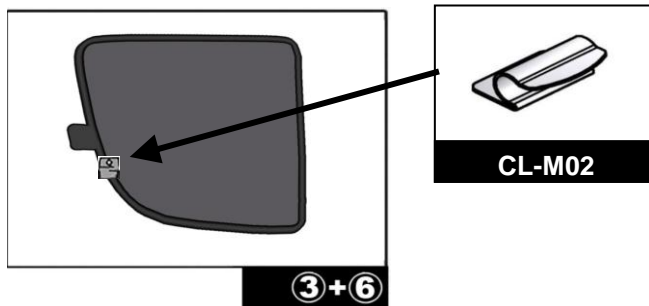

QUARTER LIGHT SHADE INSTALLATION