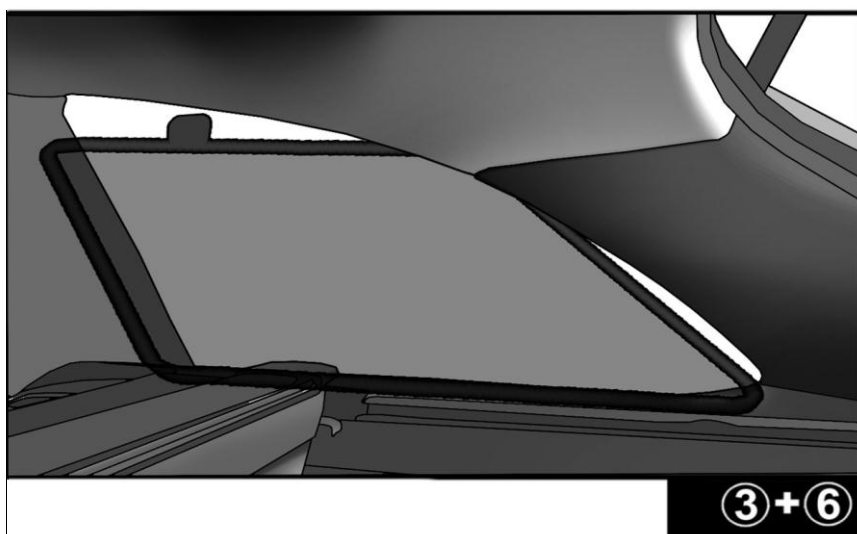

QUARTER LIGHT SHADE INSTALLATION