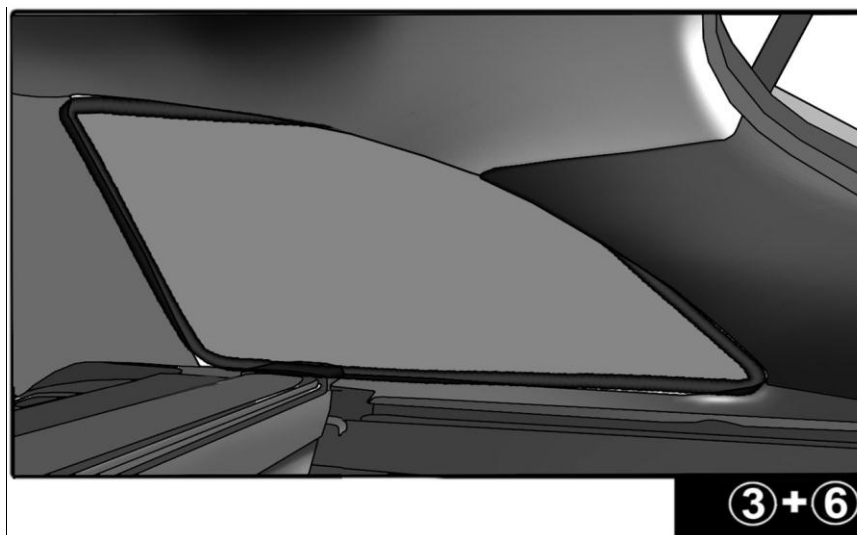

QUARTER LIGHT SHADE INSTALLATION