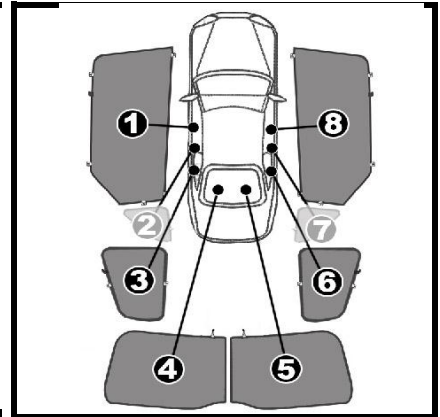

INSTALLATION INSTRUCTIONS

RENAULT CLIO ESTATE

REN-CLIO-E-A

COMPONENTS INCLUDED

SHADES

FIXING CLIPS

SIDE SHADE INSTALLATION

Please ensure that the surface area is cleaned with the promoter before applying the clip

①+⑧

QUARTER LIGHT SHADE INSTALLATION

REAR SHADE INSTALLATION

CL-M02

④+⑤

④+⑤

④+⑤

REAR SHADE INSTALLATION