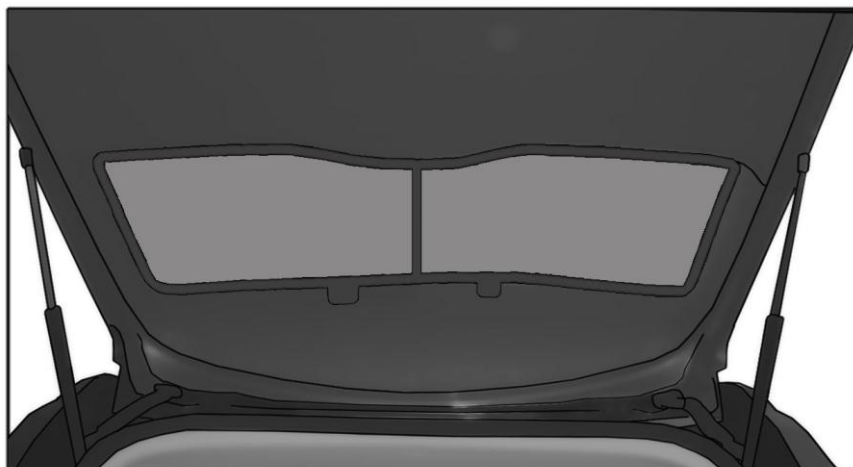

①+⑧

QUARTER LIGHT SHADE INSTALLATION

REAR SHADE INSTALLATION

CL-M02

④+⑤

④+⑤

④+⑤

REAR SHADE INSTALLATION