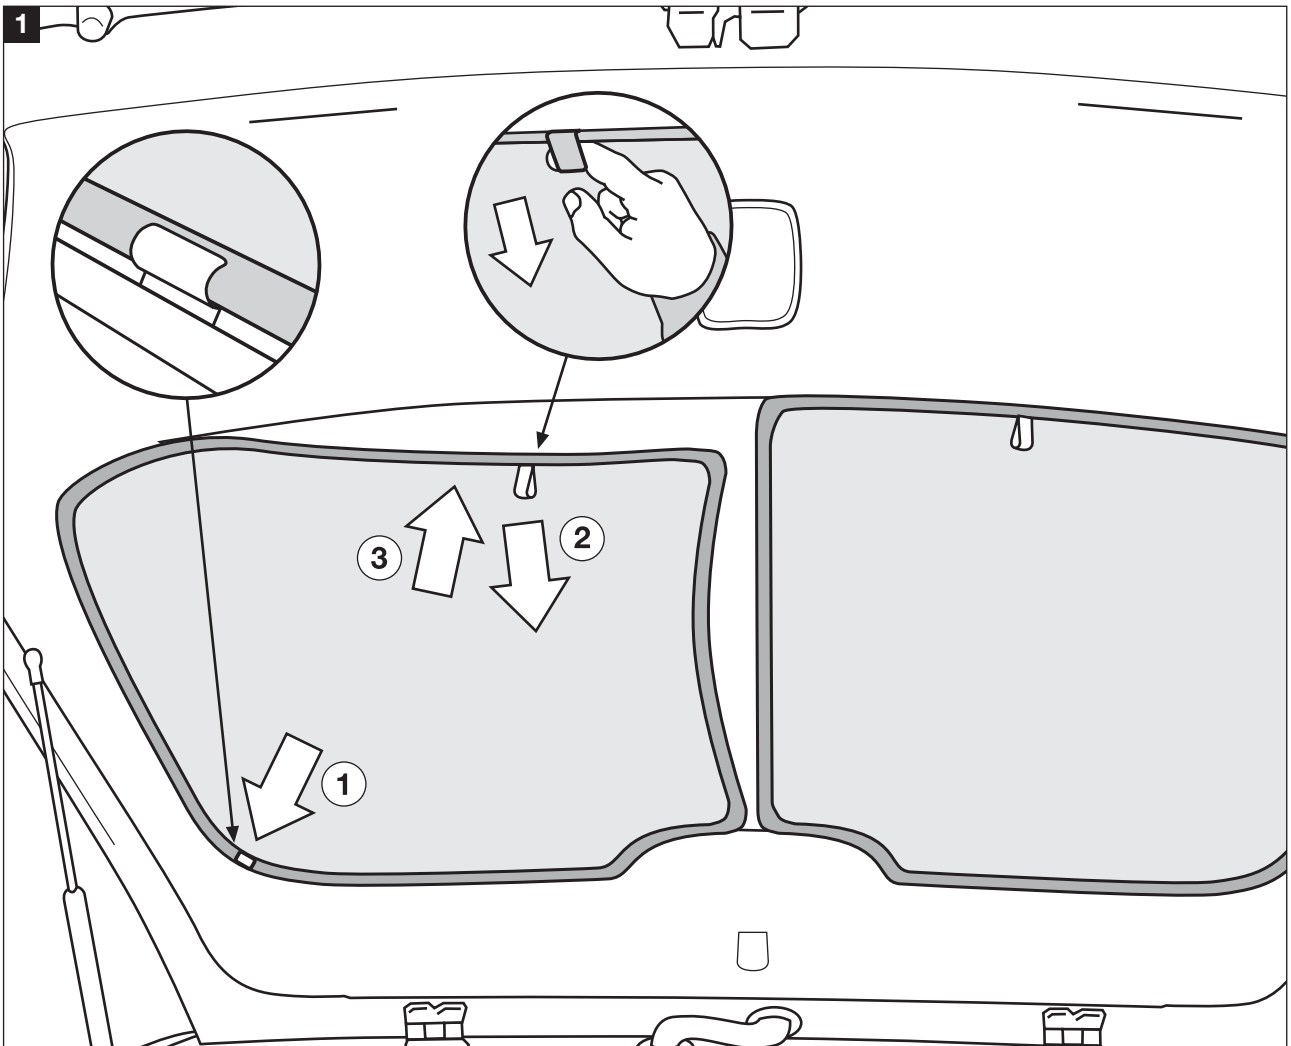

x2

②

x2

x1

WARNING:

Read these fitting instructions carefully before you start the installation. Rear passenger windows must not be lowered more than 1/3 whilst the blinds are fitted and the vehicle is in motion. On installation care must be taken not to scratch any paintwork with clips.