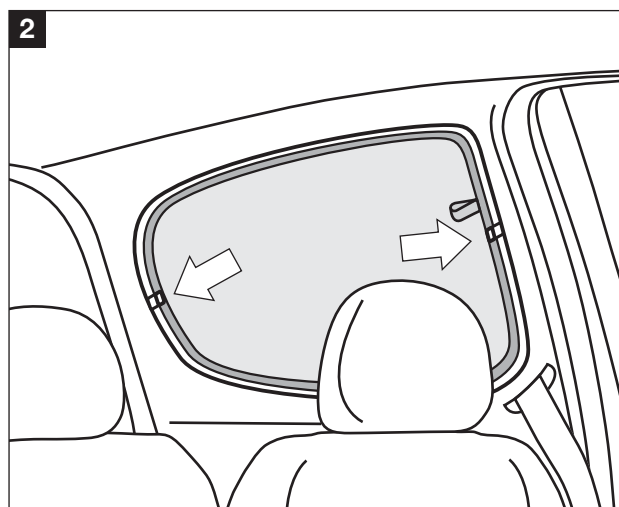

x2

②

x2

x1

WARNING:

Read these fitting instructions carefully before you start the installation. Rear passenger windows must not be lowered more than 1/3 whilst the blinds are fitted and the vehicle is in motion. On installation care must be taken not to scratch any paintwork with clips.