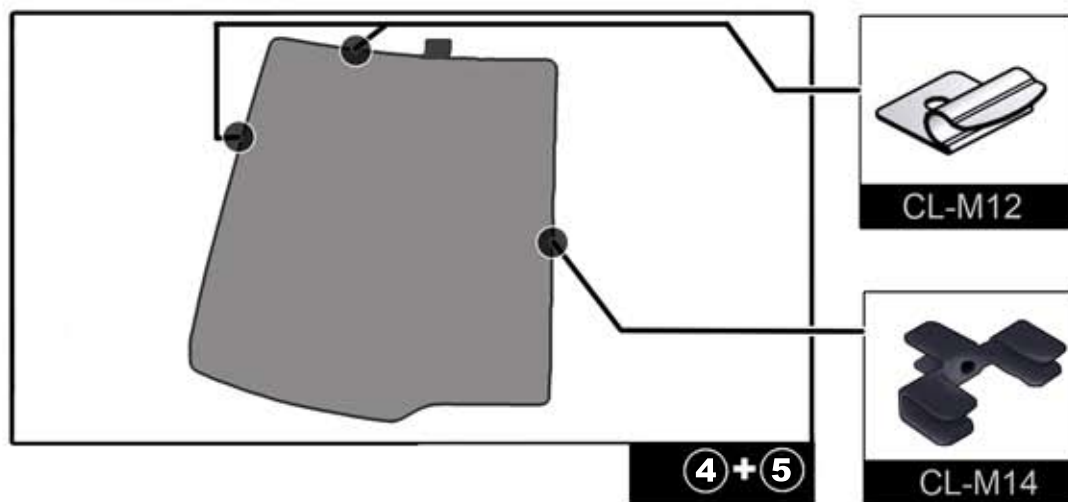

INSTALLATION INSTRUCTIONS

MERCEDES S CLASS 2006

MB-SLWB-5-A

COMPONENTS INCLUDED

SHADES

FIXING CLIPS

SIDE SHADE INSTALLATION

SIDE SHADE INSTALLATION

①+⑧

CL-M02

②+⑦

②+⑦

SIDE & REAR SHADE INSTALLATION

REAR SHADE INSTALLATION

④+⑤

④+⑤