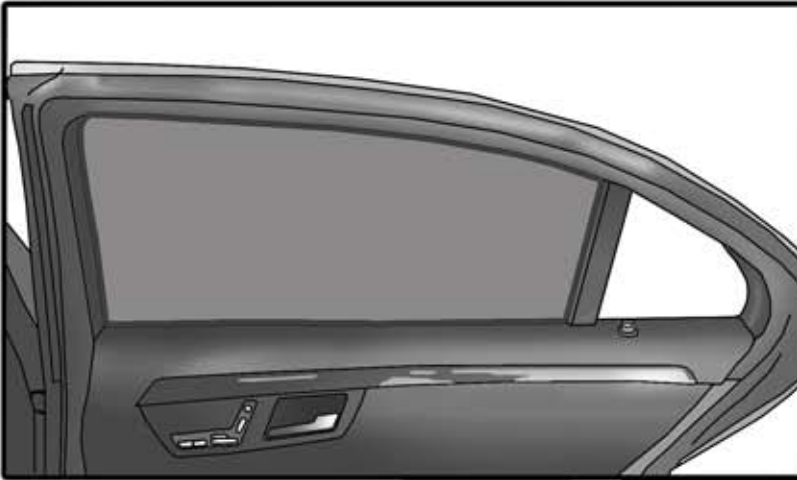

INSTALLATION INSTRUCTIONS

MERCEDES S CLASS 2006

MB-SLWB-5-A

COMPONENTS INCLUDED

SHADES

FIXING CLIPS

SIDE SHADE INSTALLATION

SIDE SHADE INSTALLATION