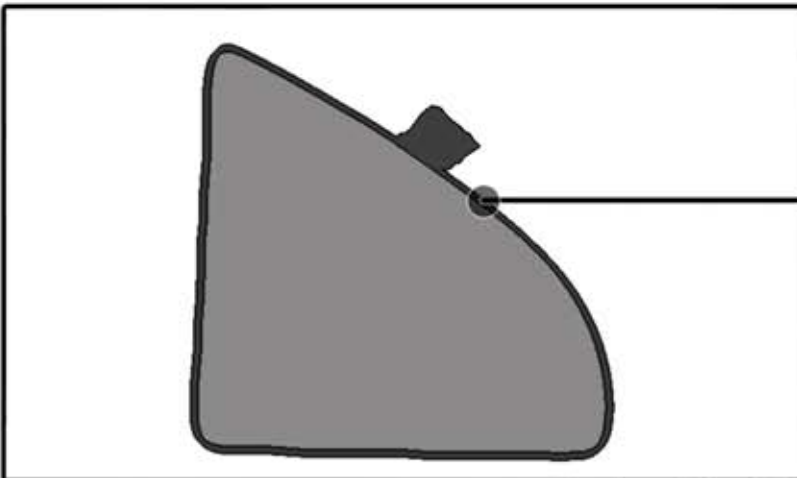

SIDE SHADE INSTALLATION

①+⑧

CL-M02

②+⑦

②+⑦