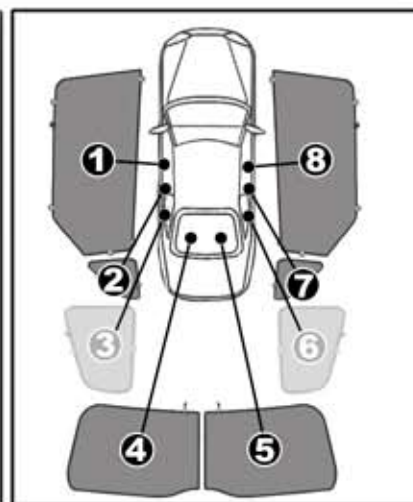

INSTALLATION INSTRUCTIONS

MERCEDES S CLASS 2006

MB-SLWB-5-A

COMPONENTS INCLUDED

SHADES

FIXING CLIPS

SIDE SHADE INSTALLATION

SIDE SHADE INSTALLATION