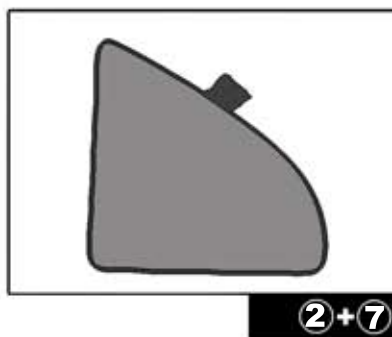

INSTALLATION INSTRUCTIONS

MERCEDES S CLASS 2006

MB-SLWB-5-A

COMPONENTS INCLUDED

SHADES

FIXING CLIPS

SIDE SHADE INSTALLATION

SIDE SHADE INSTALLATION