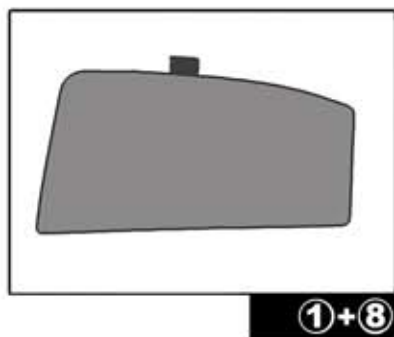

INSTALLATION INSTRUCTIONS

MERCEDES S CLASS 2006

MB-SLWB-5-A

COMPONENTS INCLUDED

SHADES

FIXING CLIPS

SIDE SHADE INSTALLATION

SIDE SHADE INSTALLATION