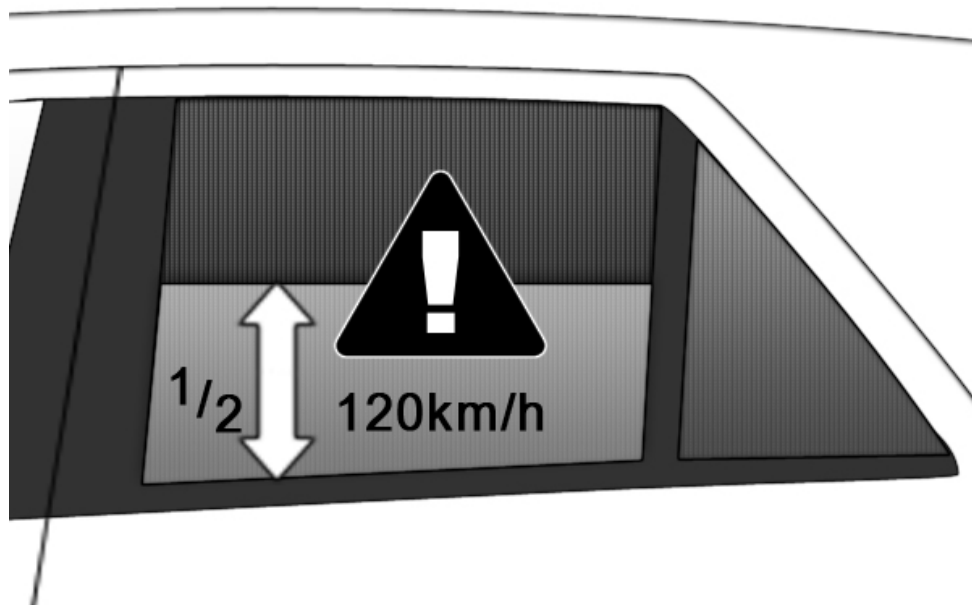

Privacy Shades INSTALLATION INSTRUCTIONS

Hyundai Getz

Part no. HYU-GETZ-5-A

PRE-INSTALLATION CAUTIONS / NOTES:

PARTS LIST

2x

2x

6x