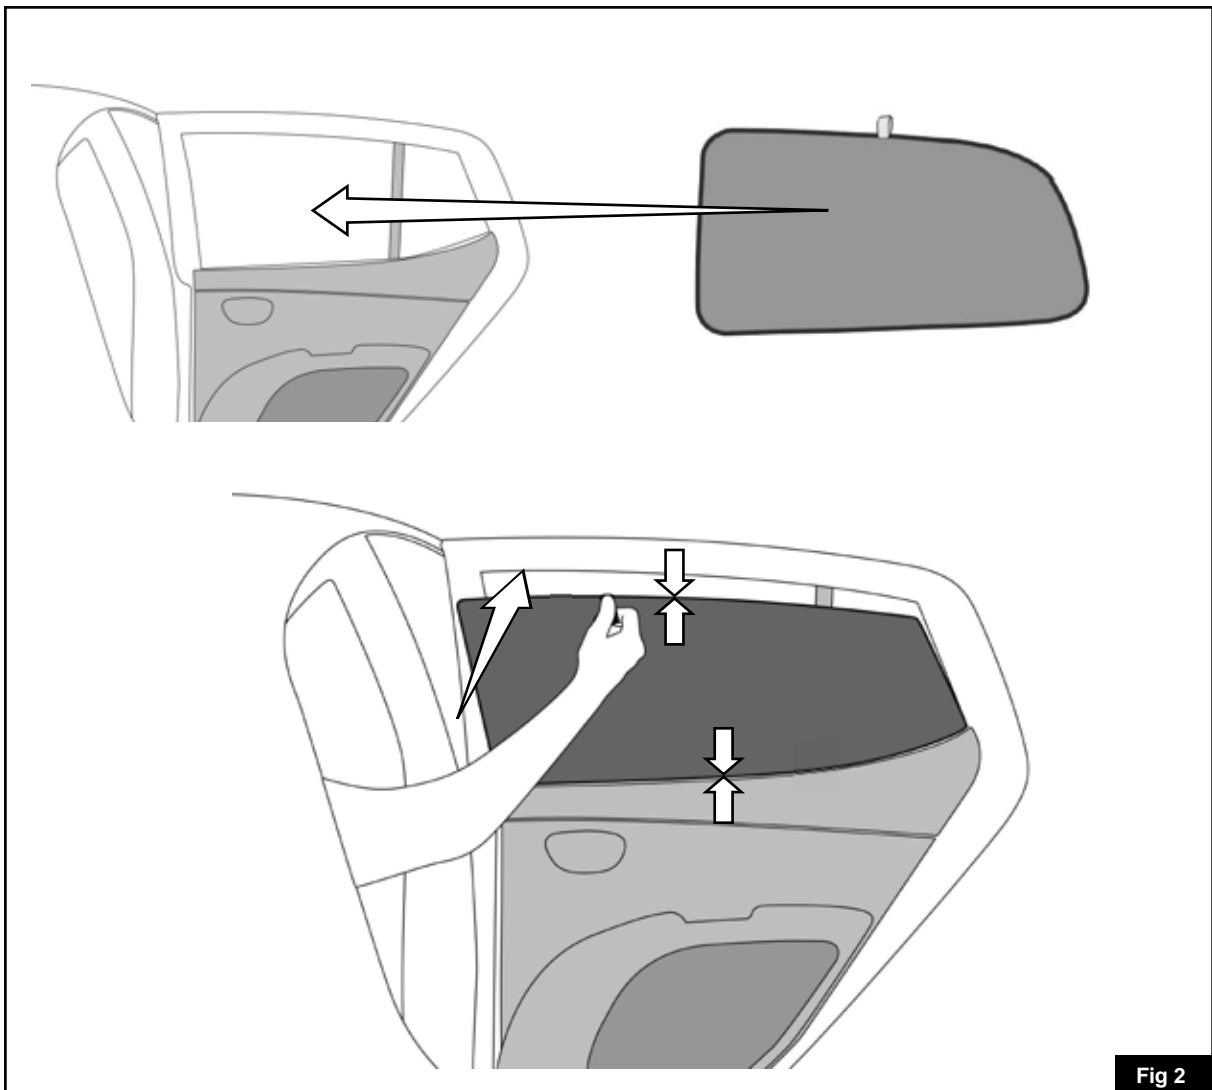

INSTALLATION INSTRUCTIONS