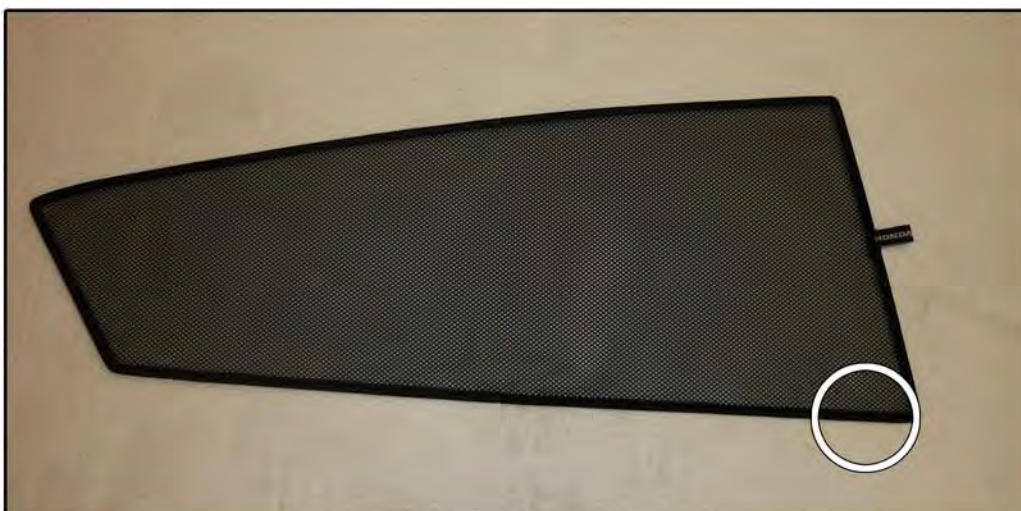

INSTALLATION INSTRUCTIONS

Honda Insight 5dr

HON-INSI-5-A

COMPONENTS INCLUDED

SHADES

FIXING CLIPS

SIDE SHADE INSTALLATION

SIDE SHADE INSTALLATION

SIDE SHADE INSTALLATION

TAILGATE SHADE INSTALLATION

TAILGATE SHADE INSTALLATION

TAILGATE SHADE INSTALLATION

TAILGATE 'EXTRA' SHADE INSTALLATION

TAILGATE 'EXTRA' SHADE INSTALLATION