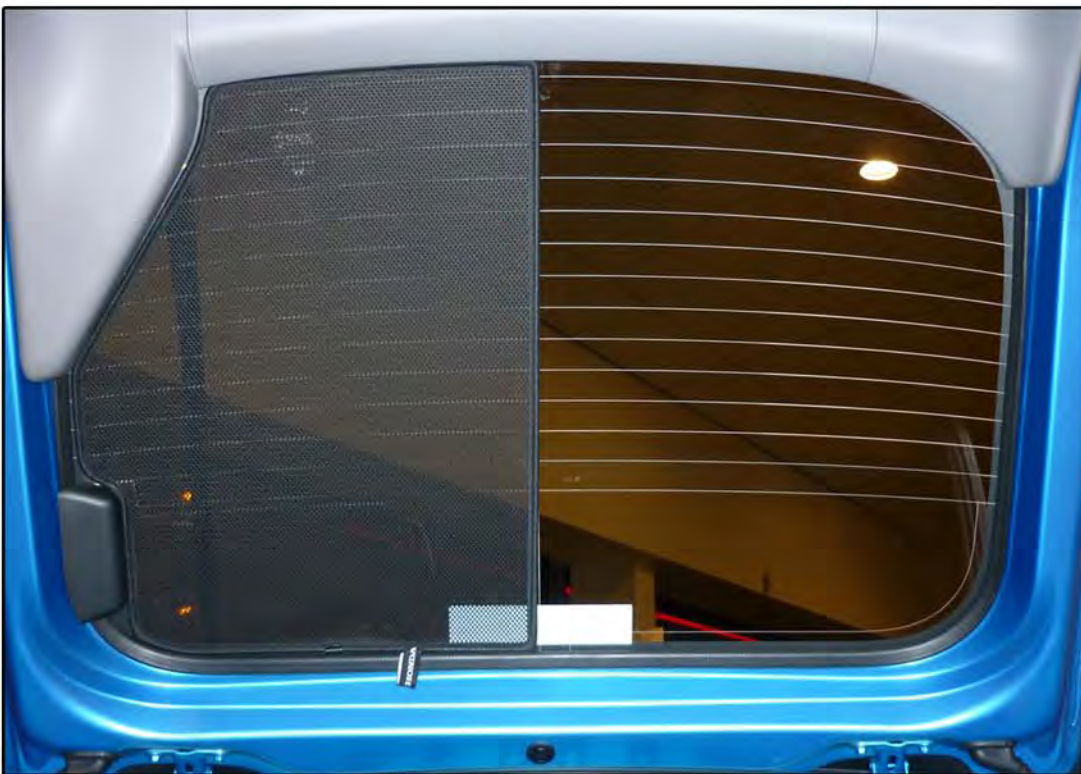

INSTALLATION INSTRUCTIONS

Honda Insight 5dr

HON-INSI-5-A

COMPONENTS INCLUDED

SHADES

FIXING CLIPS

SIDE SHADE INSTALLATION

SIDE SHADE INSTALLATION

SIDE SHADE INSTALLATION

TAILGATE SHADE INSTALLATION

TAILGATE SHADE INSTALLATION

TAILGATE SHADE INSTALLATION

TAILGATE 'EXTRA' SHADE INSTALLATION

TAILGATE 'EXTRA' SHADE INSTALLATION