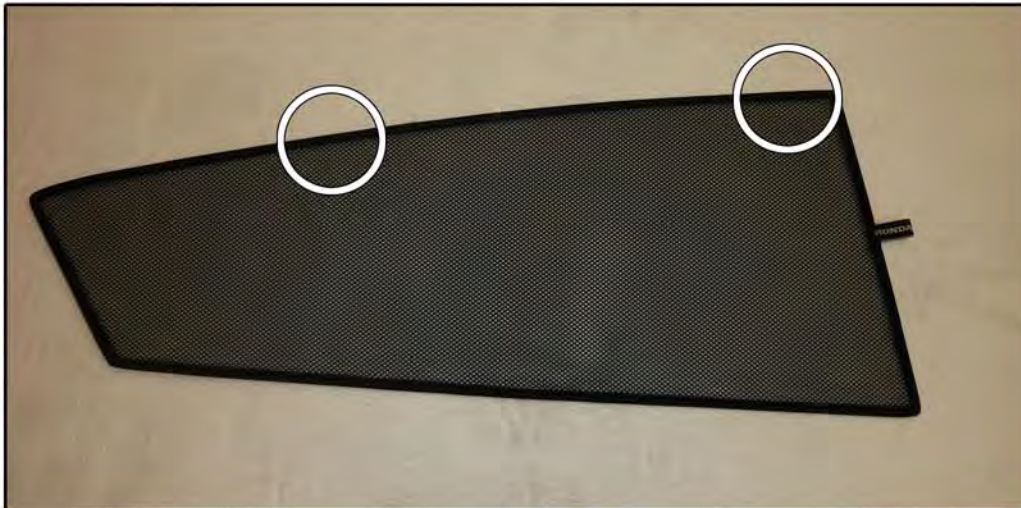

INSTALLATION INSTRUCTIONS

Honda Insight 5dr

HON-INSI-5-A

COMPONENTS INCLUDED

SHADES

FIXING CLIPS

SIDE SHADE INSTALLATION

SIDE SHADE INSTALLATION

SIDE SHADE INSTALLATION

TAILGATE SHADE INSTALLATION

TAILGATE SHADE INSTALLATION

TAILGATE SHADE INSTALLATION

TAILGATE 'EXTRA' SHADE INSTALLATION

TAILGATE 'EXTRA' SHADE INSTALLATION