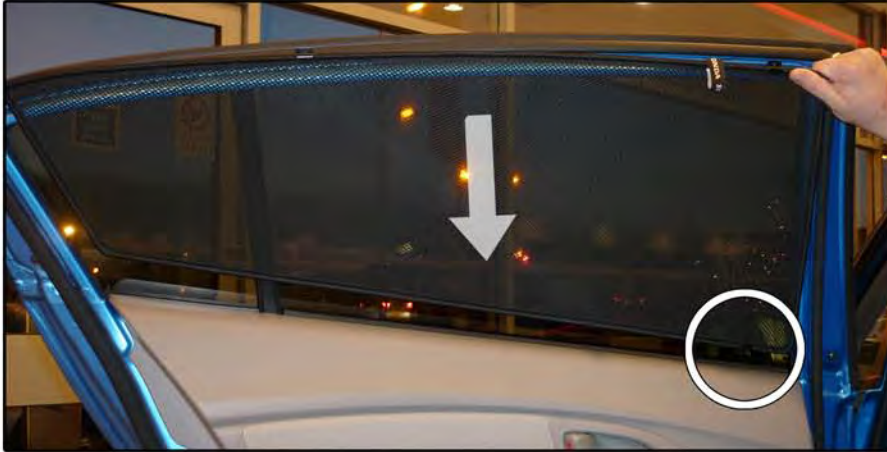

INSTALLATION INSTRUCTIONS

Honda Insight 5dr

HON-INSI-5-A

COMPONENTS INCLUDED

SHADES

FIXING CLIPS

SIDE SHADE INSTALLATION

SIDE SHADE INSTALLATION

SIDE SHADE INSTALLATION

TAILGATE SHADE INSTALLATION

TAILGATE SHADE INSTALLATION

TAILGATE SHADE INSTALLATION

TAILGATE 'EXTRA' SHADE INSTALLATION

TAILGATE 'EXTRA' SHADE INSTALLATION