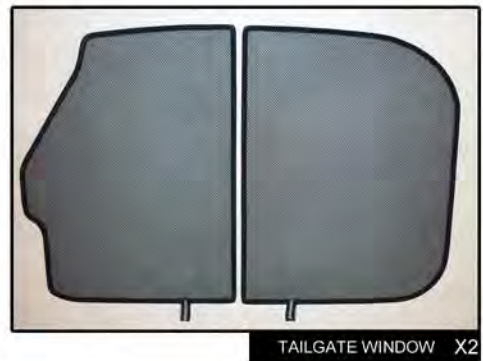

INSTALLATION INSTRUCTIONS

Honda Insight 5dr

HON-INSI-5-A

COMPONENTS INCLUDED

SHADES

FIXING CLIPS

SIDE SHADE INSTALLATION

SIDE SHADE INSTALLATION

SIDE SHADE INSTALLATION

TAILGATE SHADE INSTALLATION

TAILGATE SHADE INSTALLATION

TAILGATE SHADE INSTALLATION

TAILGATE 'EXTRA' SHADE INSTALLATION

TAILGATE 'EXTRA' SHADE INSTALLATION