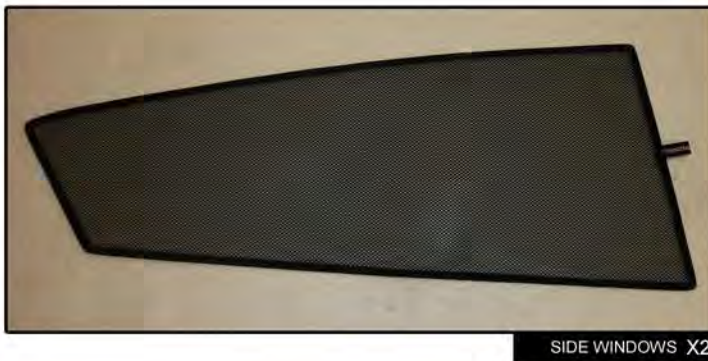

INSTALLATION INSTRUCTIONS

Honda Insight 5dr

HON-INSI-5-A

COMPONENTS INCLUDED

SHADES

FIXING CLIPS

SIDE SHADE INSTALLATION

SIDE SHADE INSTALLATION

SIDE SHADE INSTALLATION

TAILGATE SHADE INSTALLATION

TAILGATE SHADE INSTALLATION

TAILGATE SHADE INSTALLATION

TAILGATE 'EXTRA' SHADE INSTALLATION

TAILGATE 'EXTRA' SHADE INSTALLATION