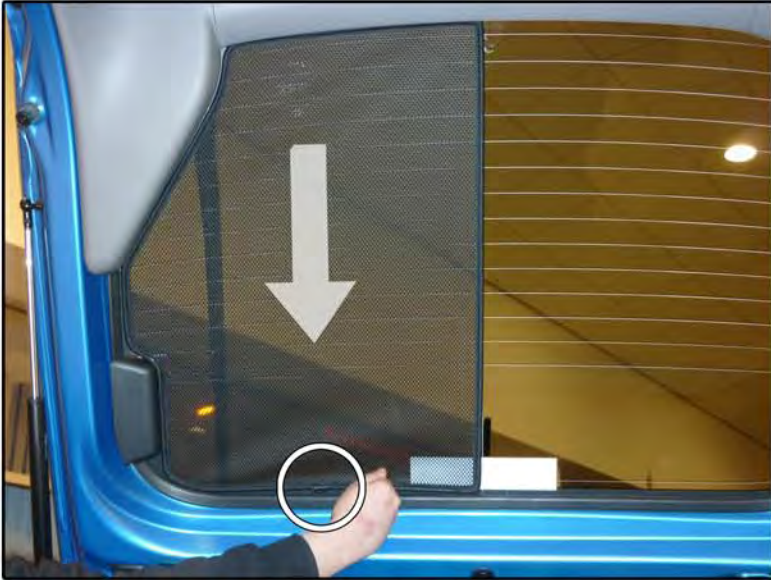

INSTALLATION INSTRUCTIONS

Honda Insight 5dr

HON-INSI-5-A

COMPONENTS INCLUDED

SHADES

FIXING CLIPS

SIDE SHADE INSTALLATION

SIDE SHADE INSTALLATION

SIDE SHADE INSTALLATION

TAILGATE SHADE INSTALLATION

TAILGATE SHADE INSTALLATION

TAILGATE SHADE INSTALLATION

TAILGATE 'EXTRA' SHADE INSTALLATION

TAILGATE 'EXTRA' SHADE INSTALLATION