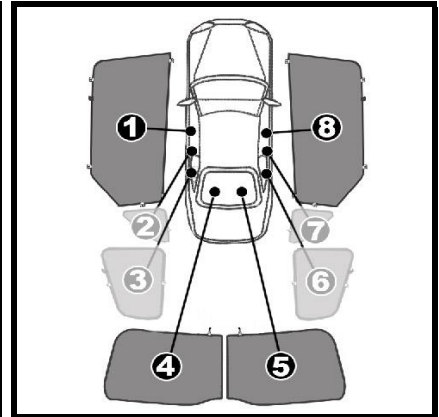

INSTALLATION INSTRUCTIONS

HONDA CIVIC 5 DOOR 2005-2013

HON-CIVI-5-BR

COMPONENTS INCLUDED

SHADES

x2

FIXING CLIPS

SIDE SHADE INSTALLATION

QUARTER LIGHT SHADE INSTALLATION

Please repeat this on the other side.

REAR SHADE INSTALLATION

Please repeat on the above on the other side.

REAR SHADE INSTALLATION