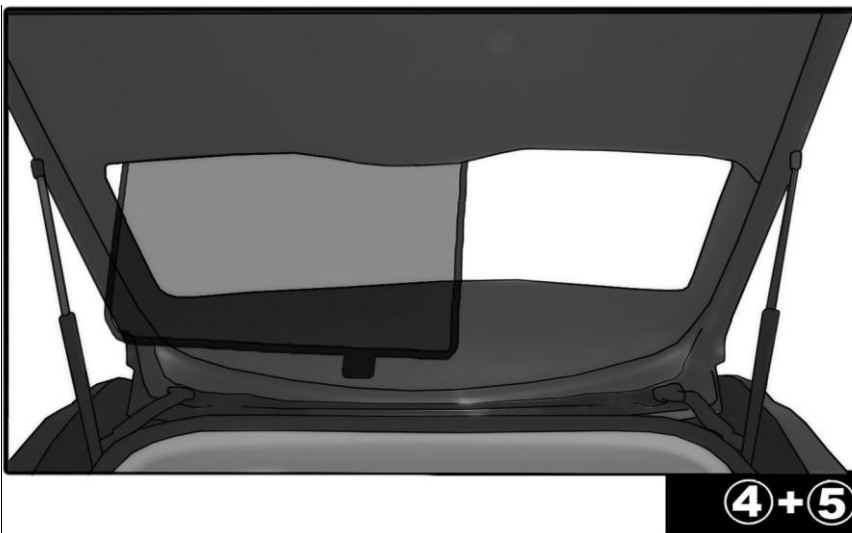

QUARTER LIGHT SHADE INSTALLATION

CL-M12

③+⑥

③+⑥

③+⑥

REAR SHADE INSTALLATION

Please ensure surface area is cleaned with promoter before sticking the clips

REAR SHADE INSTALLATION