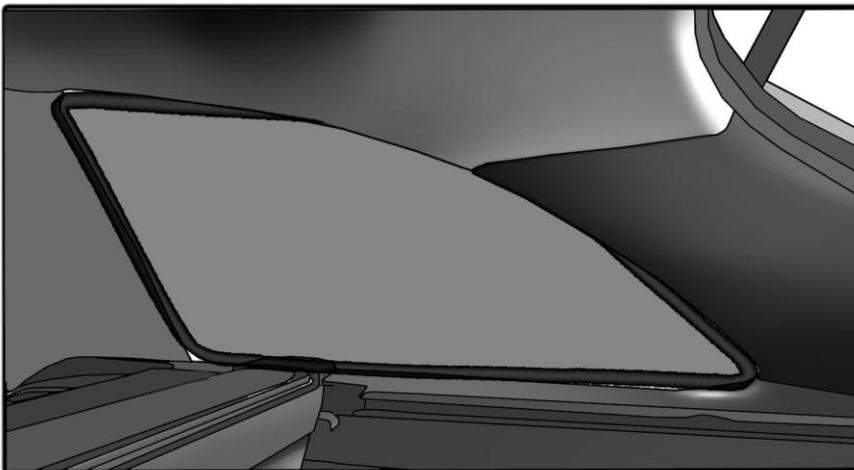

QUARTER LIGHT SHADE INSTALLATION

CL-M12

③+⑥

③+⑥

③+⑥

REAR SHADE INSTALLATION

Please ensure surface area is cleaned with promoter before sticking the clips

REAR SHADE INSTALLATION