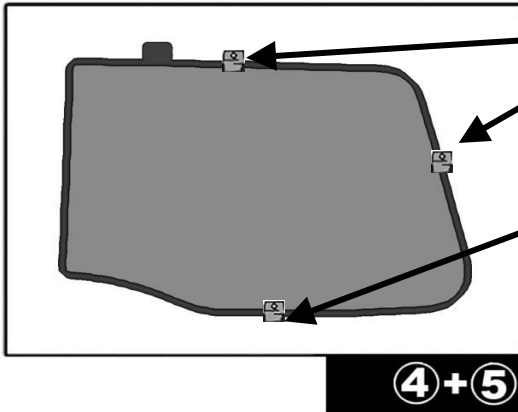

QUARTER LIGHT SHADE INSTALLATION

CL-M12

③+⑥

③+⑥

③+⑥

REAR SHADE INSTALLATION

Please ensure surface area is cleaned with promoter before sticking the clips

REAR SHADE INSTALLATION