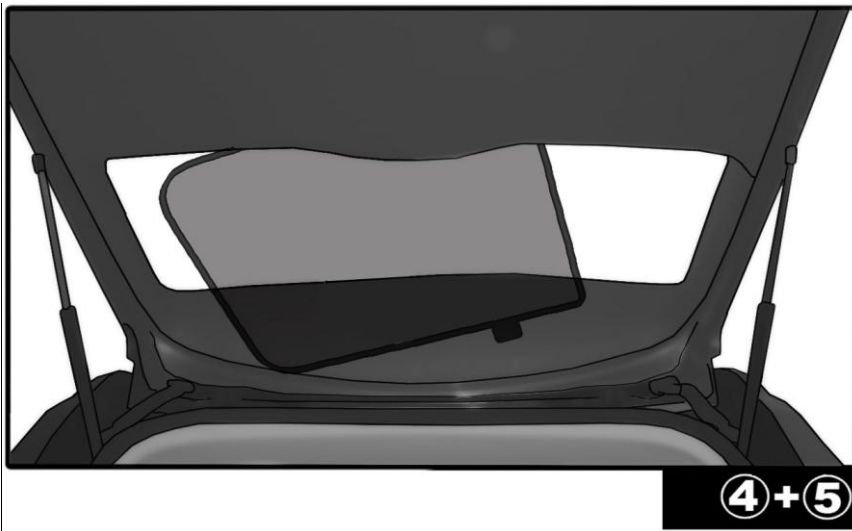

QUARTER LIGHT SHADE INSTALLATION

CL-M12

③+⑥

③+⑥

③+⑥

REAR SHADE INSTALLATION

Please ensure surface area is cleaned with promoter before sticking the clips

REAR SHADE INSTALLATION