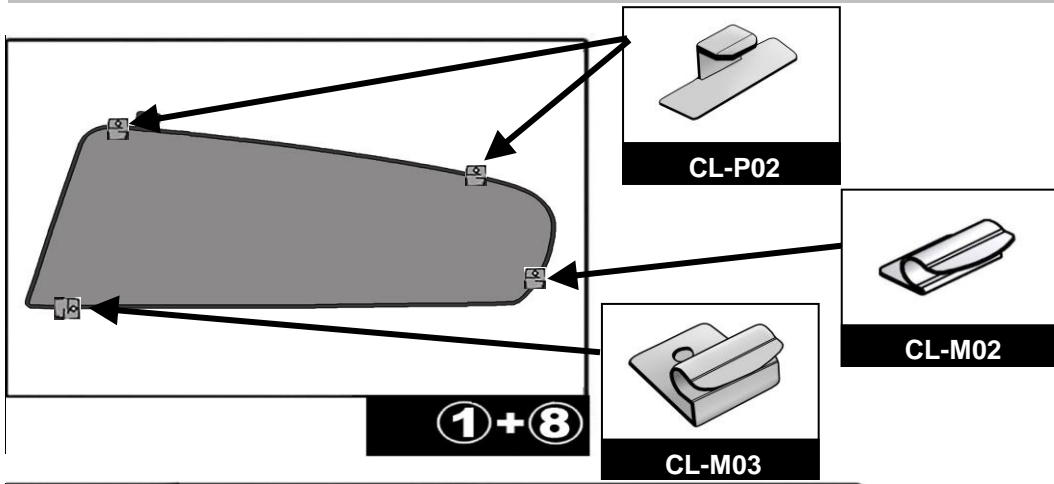

INSTALLATION INSTRUCTIONS

FORD MAVRICK 5 DOOR

FOR-MAVE-5-A

COMPONENTS INCLUDED

SHADES

1+8

3+6

4+5

FIXING CLIPS

CL-P02 x10

CL-M02 x2

CL-M03 x2

CL-M12 x4

CL-P14 x1

SIDE SHADE INSTALLATION

Please ensure surface area is cleaned with promoter before sticking the clips