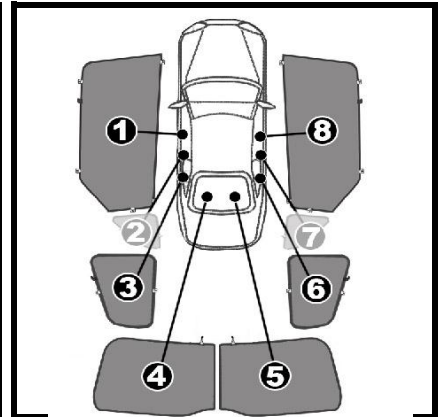

INSTALLATION INSTRUCTIONS

FORD MAVRICK 5 DOOR

FOR-MAVE-5-A

COMPONENTS INCLUDED

SHADES

1+8

3+6

4+5

FIXING CLIPS

CL-P02 x10

CL-M02 x2

CL-M03 x2

CL-M12 x4

CL-P14 x1

SIDE SHADE INSTALLATION

Please ensure surface area is cleaned with promoter before sticking the clips