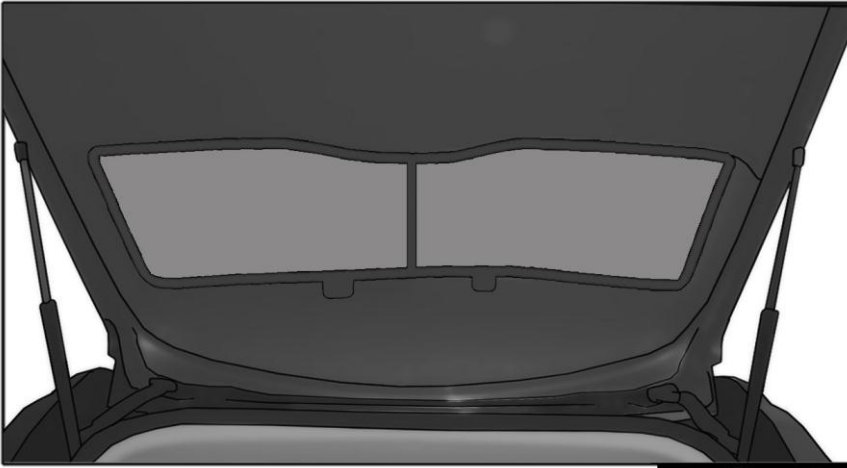

QUARTER LIGHT SHADE INSTALLATION

CL-M12

③+⑥

③+⑥

③+⑥

REAR SHADE INSTALLATION

Please ensure surface area is cleaned with promoter before sticking the clips

REAR SHADE INSTALLATION