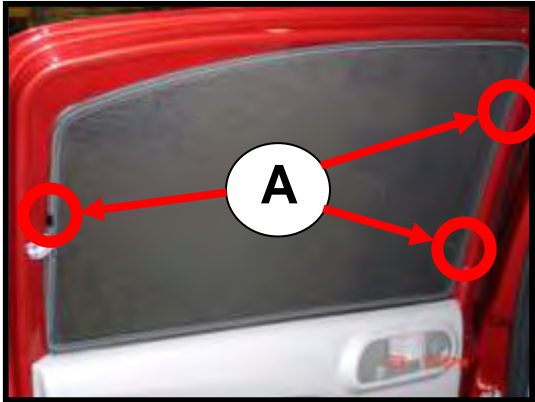

SIDE WINDOWS & QUATER LIGHT WINDOW INSTALLATION

 **ATTENTION!**
Please note that the port windows do not need fitting clips

TAILGATE WINDOW INSTALLATION

Clips are already fitted in position on the Tailgate Shades.

INSTALLATION MANUAL FOR
FIAT PANDA - 5 DOOR

Contents:

WARNING

Please read these fitting instructions **BEFORE** installing the sunshades. Take care not to scratch any paint work when fitting the clips