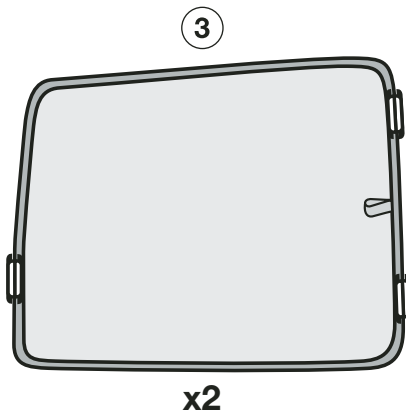

156 SPORTWAGON - SUN BLIND INSTALLATION INSTRUCTIONS

PART NUMBER:

46002933

VEHICLE DESCRIPTION:

156 SPORTWAGON SUNBLINDS

HARDWARE KIT

Warning

Read these fitting instructions carefully before you start the installation. Rear passenger windows must not be lowered more than 1/3 whilst the blinds are fitted and the vehicle is in motion. Blinds must not be used during the hours of darkness. On installation care must be taken not to scratch any paintwork with clips.