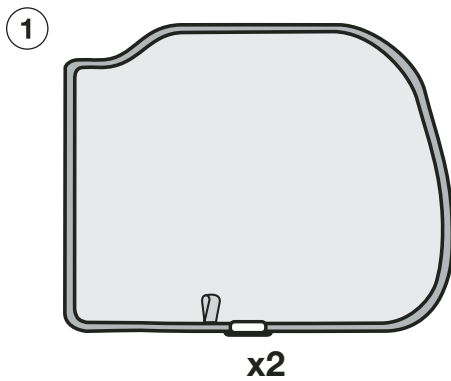

156 SPORTWAGON - SUN BLIND INSTALLATION INSTRUCTIONS

PART NUMBER:

46002933

VEHICLE DESCRIPTION:

156 SPORTWAGON SUNBLINDS

HARDWARE KIT

Warning

Read these fitting instructions carefully before you start the installation. Rear passenger windows must not be lowered more than 1/3 whilst the blinds are fitted and the vehicle is in motion. Blinds must not be used during the hours of darkness. On installation care must be taken not to scratch any paintwork with clips.