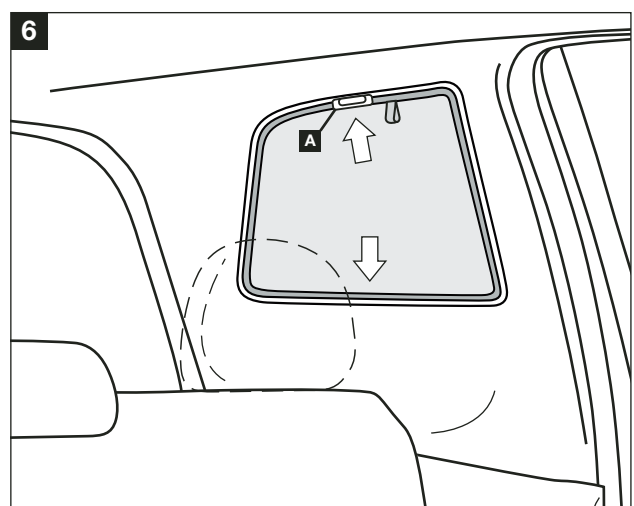

156 SPORTWAGON - SUN BLIND INSTALLATION INSTRUCTIONS

PART NUMBER:

46002933

VEHICLE DESCRIPTION:

156 SPORTWAGON SUNBLINDS

HARDWARE KIT

Warning

Read these fitting instructions carefully before you start the installation. Rear passenger windows must not be lowered more than 1/3 whilst the blinds are fitted and the vehicle is in motion. Blinds must not be used during the hours of darkness. On installation care must be taken not to scratch any paintwork with clips.

156 SPORTWAGON - SUN BLIND INSTALLATION INSTRUCTIONS

WARNING:

Read these fitting instructions carefully before you start the installation. Rear passenger windows must not be lowered more than 1/3 whilst the blinds are fitted and the vehicle is in motion. On installation care must be taken not to scratch any paintwork with clips.