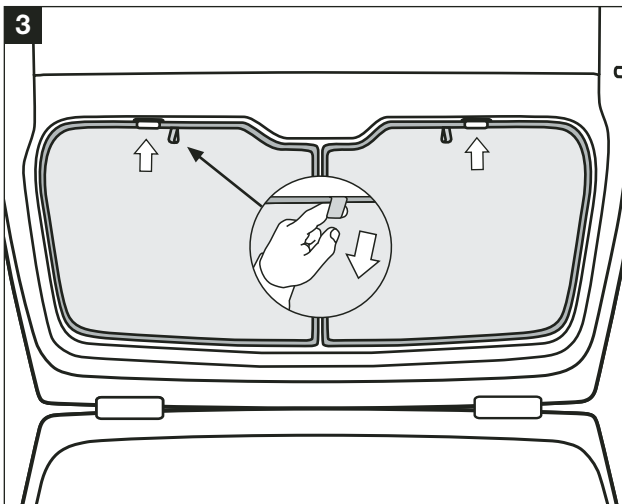

156 SPORTWAGON - SUN BLIND INSTALLATION INSTRUCTIONS

PART NUMBER:

46002933

VEHICLE DESCRIPTION:

156 SPORTWAGON SUNBLINDS

HARDWARE KIT

Warning

Read these fitting instructions carefully before you start the installation. Rear passenger windows must not be lowered more than 1/3 whilst the blinds are fitted and the vehicle is in motion. Blinds must not be used during the hours of darkness. On installation care must be taken not to scratch any paintwork with clips.

156 SPORTWAGON - SUN BLIND INSTALLATION INSTRUCTIONS

WARNING:

Read these fitting instructions carefully before you start the installation. Rear passenger windows must not be lowered more than 1/3 whilst the blinds are fitted and the vehicle is in motion. On installation care must be taken not to scratch any paintwork with clips.