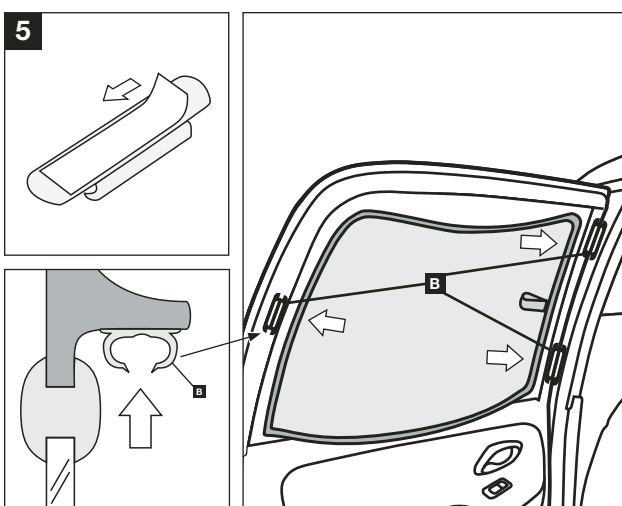

156 SPORTWAGON - SUN BLIND INSTALLATION INSTRUCTIONS

PART NUMBER:

46002933

VEHICLE DESCRIPTION:

156 SPORTWAGON SUNBLINDS

HARDWARE KIT

Warning

Read these fitting instructions carefully before you start the installation. Rear passenger windows must not be lowered more than 1/3 whilst the blinds are fitted and the vehicle is in motion. Blinds must not be used during the hours of darkness. On installation care must be taken not to scratch any paintwork with clips.

156 SPORTWAGON - SUN BLIND INSTALLATION INSTRUCTIONS

WARNING:

Read these fitting instructions carefully before you start the installation. Rear passenger windows must not be lowered more than 1/3 whilst the blinds are fitted and the vehicle is in motion. On installation care must be taken not to scratch any paintwork with clips.