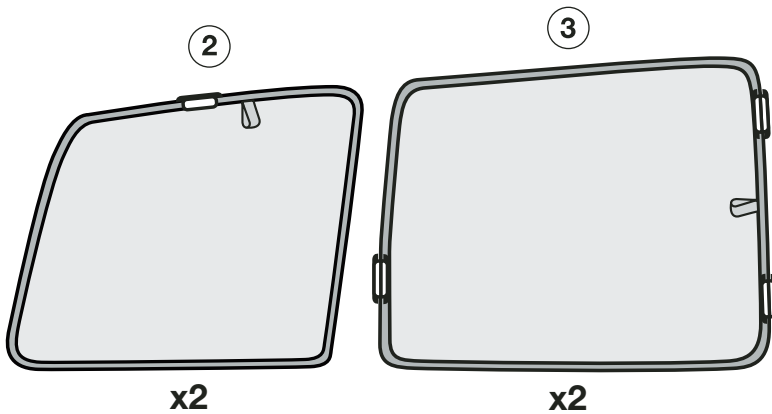

156 SPORTWAGON - SUN BLIND INSTALLATION INSTRUCTIONS

PART NUMBER:

46002933

VEHICLE DESCRIPTION:

156 SPORTWAGON SUNBLINDS

HARDWARE KIT

Warning

Read these fitting instructions carefully before you start the installation. Rear passenger windows must not be lowered more than 1/3 whilst the blinds are fitted and the vehicle is in motion. Blinds must not be used during the hours of darkness. On installation care must be taken not to scratch any paintwork with clips.