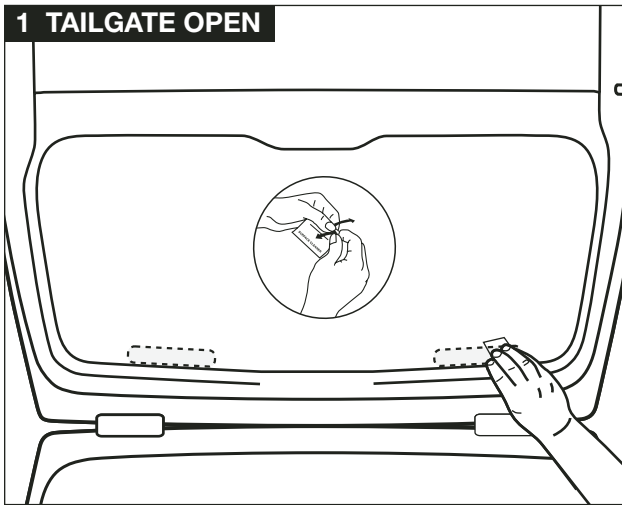

156 SPORTWAGON - SUN BLIND INSTALLATION INSTRUCTIONS

PART NUMBER:

46002933

VEHICLE DESCRIPTION:

156 SPORTWAGON SUNBLINDS

HARDWARE KIT

Warning

Read these fitting instructions carefully before you start the installation. Rear passenger windows must not be lowered more than 1/3 whilst the blinds are fitted and the vehicle is in motion. Blinds must not be used during the hours of darkness. On installation care must be taken not to scratch any paintwork with clips.

156 SPORTWAGON - SUN BLIND INSTALLATION INSTRUCTIONS

WARNING:

Read these fitting instructions carefully before you start the installation. Rear passenger windows must not be lowered more than 1/3 whilst the blinds are fitted and the vehicle is in motion. On installation care must be taken not to scratch any paintwork with clips.