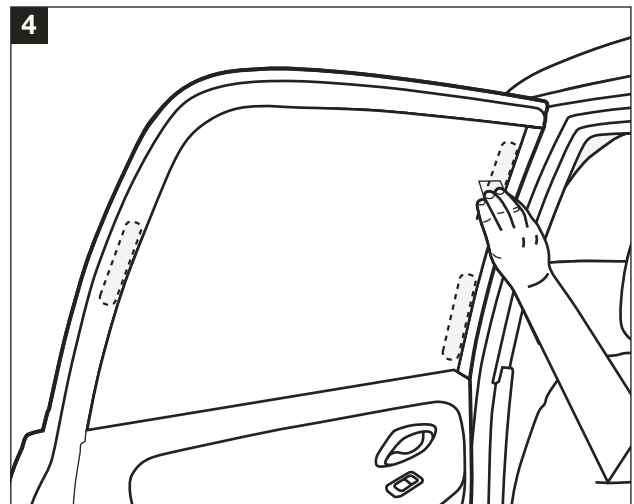

156 SPORTWAGON - SUN BLIND INSTALLATION INSTRUCTIONS

PART NUMBER:

46002933

VEHICLE DESCRIPTION:

156 SPORTWAGON SUNBLINDS

HARDWARE KIT

Warning

Read these fitting instructions carefully before you start the installation. Rear passenger windows must not be lowered more than 1/3 whilst the blinds are fitted and the vehicle is in motion. Blinds must not be used during the hours of darkness. On installation care must be taken not to scratch any paintwork with clips.

156 SPORTWAGON - SUN BLIND INSTALLATION INSTRUCTIONS

WARNING:

Read these fitting instructions carefully before you start the installation. Rear passenger windows must not be lowered more than 1/3 whilst the blinds are fitted and the vehicle is in motion. On installation care must be taken not to scratch any paintwork with clips.