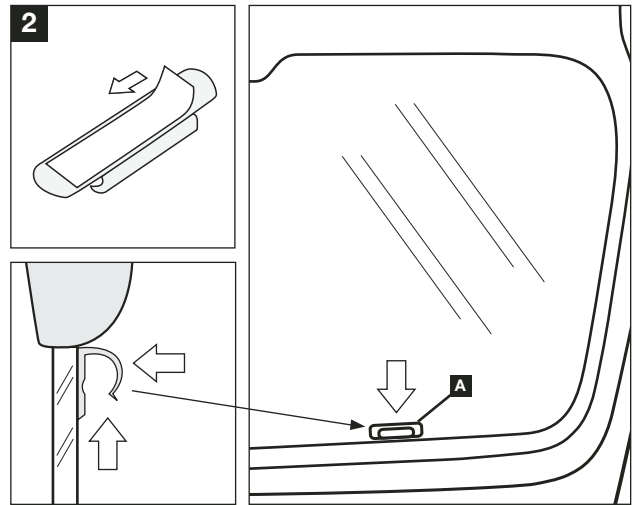

156 SPORTWAGON - SUN BLIND INSTALLATION INSTRUCTIONS

PART NUMBER:

46002933

VEHICLE DESCRIPTION:

156 SPORTWAGON SUNBLINDS

HARDWARE KIT

Warning

Read these fitting instructions carefully before you start the installation. Rear passenger windows must not be lowered more than 1/3 whilst the blinds are fitted and the vehicle is in motion. Blinds must not be used during the hours of darkness. On installation care must be taken not to scratch any paintwork with clips.

156 SPORTWAGON - SUN BLIND INSTALLATION INSTRUCTIONS

WARNING:

Read these fitting instructions carefully before you start the installation. Rear passenger windows must not be lowered more than 1/3 whilst the blinds are fitted and the vehicle is in motion. On installation care must be taken not to scratch any paintwork with clips.