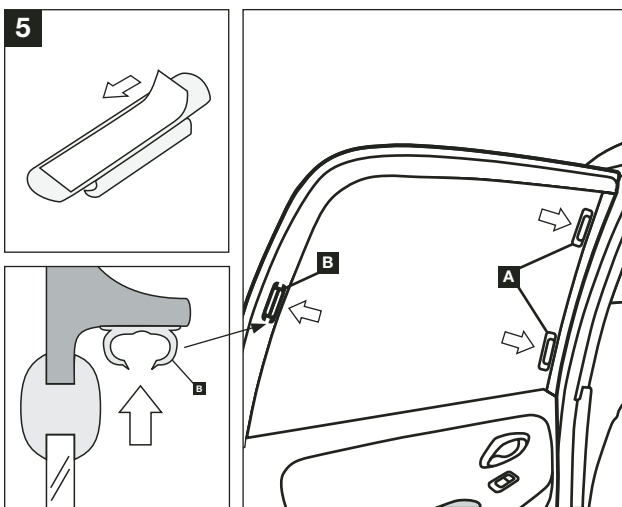

156 4dr - SUN BLIND INSTALLATION INSTRUCTIONS

PART NUMBER:

46002932

VEHICLE DESCRIPTION:

156 4dr SUNBLINDS

HARDWARE KIT

Warning

Read these fitting instructions carefully before you start the installation. Rear passenger windows must not be lowered more than 1/3 whilst the blinds are fitted and the vehicle is in motion. Blinds must not be used during the hours of darkness. On installation care must be taken not to scratch any paintwork with clips.

156 4dr - SUN BLIND INSTALLATION INSTRUCTIONS

WARNING:

Read these fitting instructions carefully before you start the installation. Rear passenger windows must not be lowered more than 1/3 whilst the blinds are fitted and the vehicle is in motion. On installation care must be taken not to scratch any paintwork with clips.