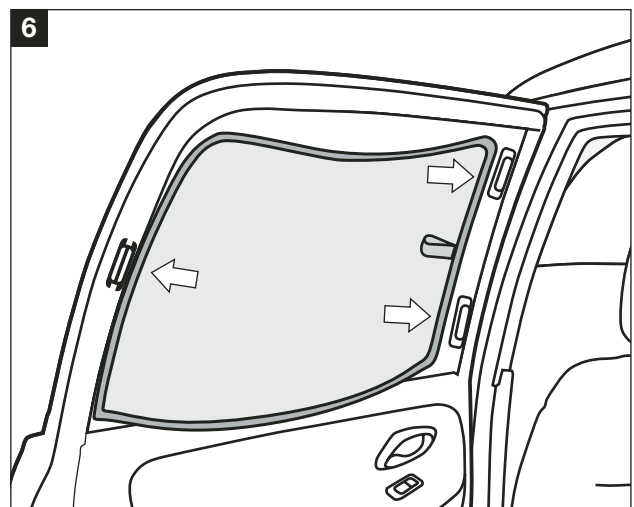

156 4dr - SUN BLIND INSTALLATION INSTRUCTIONS

PART NUMBER:

46002932

VEHICLE DESCRIPTION:

156 4dr SUNBLINDS

HARDWARE KIT

Warning

Read these fitting instructions carefully before you start the installation. Rear passenger windows must not be lowered more than 1/3 whilst the blinds are fitted and the vehicle is in motion. Blinds must not be used during the hours of darkness. On installation care must be taken not to scratch any paintwork with clips.

156 4dr - SUN BLIND INSTALLATION INSTRUCTIONS

WARNING:

Read these fitting instructions carefully before you start the installation. Rear passenger windows must not be lowered more than 1/3 whilst the blinds are fitted and the vehicle is in motion. On installation care must be taken not to scratch any paintwork with clips.