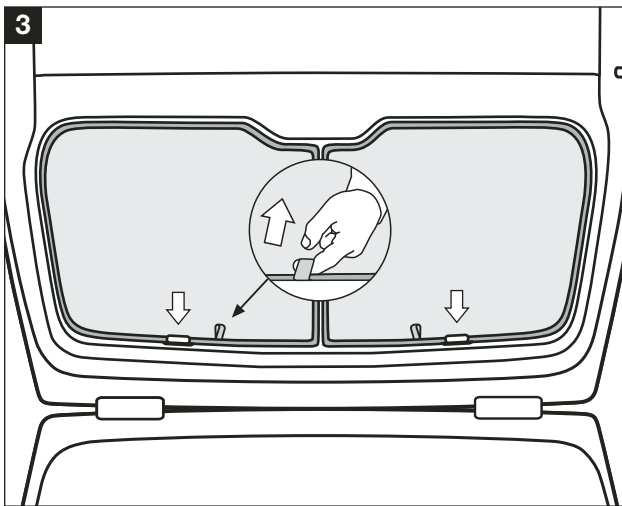

156 4dr - SUN BLIND INSTALLATION INSTRUCTIONS

PART NUMBER:

46002932

VEHICLE DESCRIPTION:

156 4dr SUNBLINDS

HARDWARE KIT

Warning

Read these fitting instructions carefully before you start the installation. Rear passenger windows must not be lowered more than 1/3 whilst the blinds are fitted and the vehicle is in motion. Blinds must not be used during the hours of darkness. On installation care must be taken not to scratch any paintwork with clips.

156 4dr - SUN BLIND INSTALLATION INSTRUCTIONS

WARNING:

Read these fitting instructions carefully before you start the installation. Rear passenger windows must not be lowered more than 1/3 whilst the blinds are fitted and the vehicle is in motion. On installation care must be taken not to scratch any paintwork with clips.