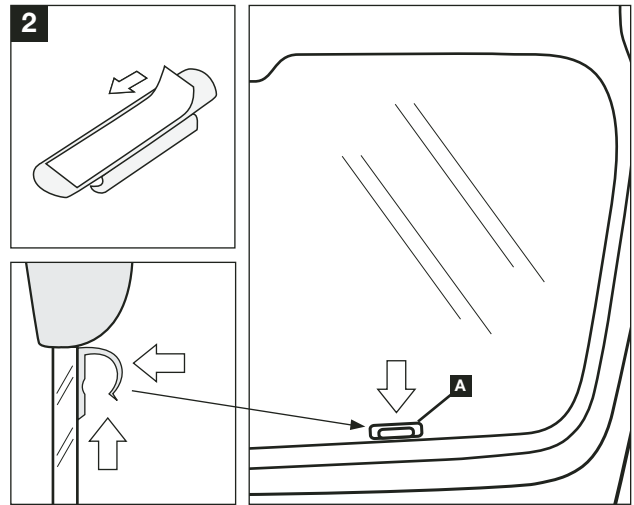

156 4dr - SUN BLIND INSTALLATION INSTRUCTIONS

PART NUMBER:

46002932

VEHICLE DESCRIPTION:

156 4dr SUNBLINDS

HARDWARE KIT

Warning

Read these fitting instructions carefully before you start the installation. Rear passenger windows must not be lowered more than 1/3 whilst the blinds are fitted and the vehicle is in motion. Blinds must not be used during the hours of darkness. On installation care must be taken not to scratch any paintwork with clips.

156 4dr - SUN BLIND INSTALLATION INSTRUCTIONS

WARNING:

Read these fitting instructions carefully before you start the installation. Rear passenger windows must not be lowered more than 1/3 whilst the blinds are fitted and the vehicle is in motion. On installation care must be taken not to scratch any paintwork with clips.