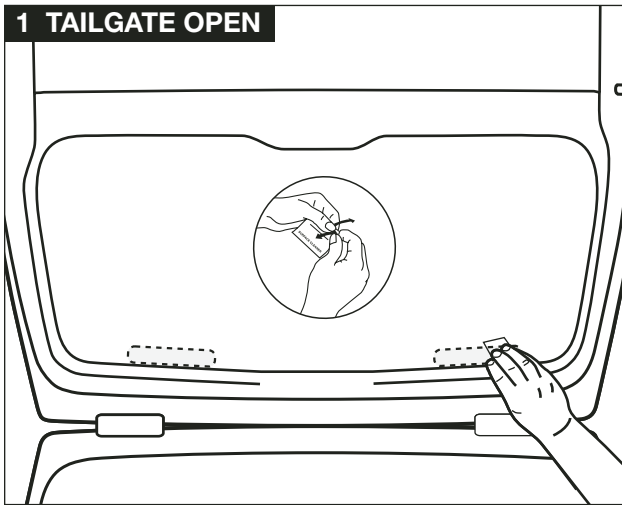

156 4dr - SUN BLIND INSTALLATION INSTRUCTIONS

PART NUMBER:

46002932

VEHICLE DESCRIPTION:

156 4dr SUNBLINDS

HARDWARE KIT

Warning

Read these fitting instructions carefully before you start the installation. Rear passenger windows must not be lowered more than 1/3 whilst the blinds are fitted and the vehicle is in motion. Blinds must not be used during the hours of darkness. On installation care must be taken not to scratch any paintwork with clips.

156 4dr - SUN BLIND INSTALLATION INSTRUCTIONS

WARNING:

Read these fitting instructions carefully before you start the installation. Rear passenger windows must not be lowered more than 1/3 whilst the blinds are fitted and the vehicle is in motion. On installation care must be taken not to scratch any paintwork with clips.