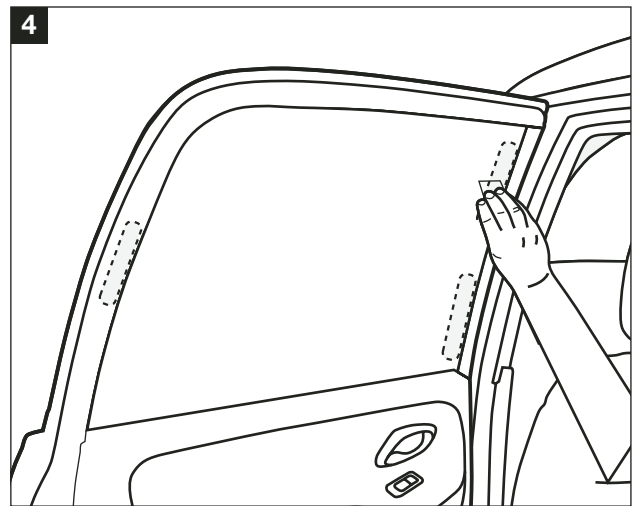

156 4dr - SUN BLIND INSTALLATION INSTRUCTIONS

WARNING:

Read these fitting instructions carefully before you start the installation. Rear passenger windows must not be lowered more than 1/3 whilst the blinds are fitted and the vehicle is in motion. On installation care must be taken not to scratch any paintwork with clips.